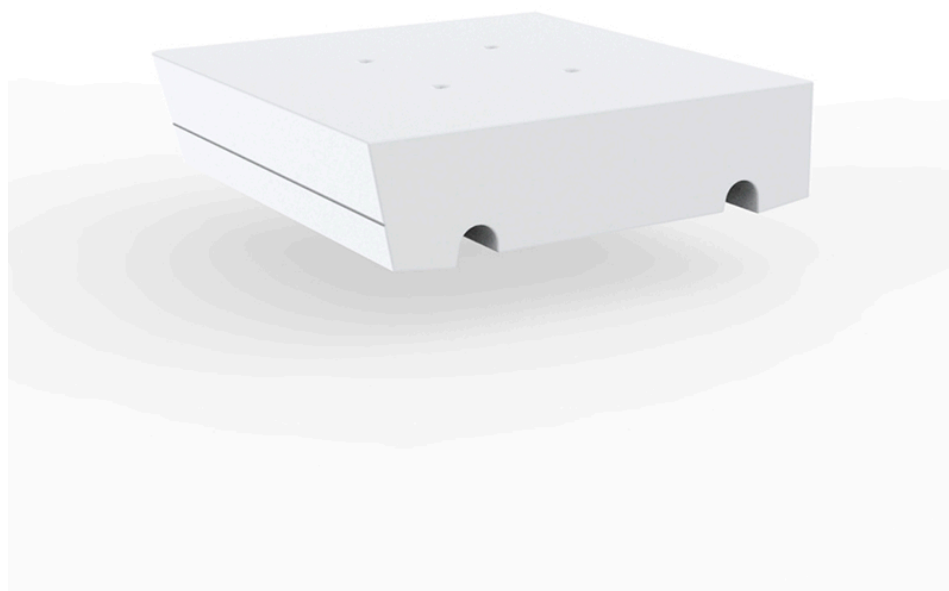

Delta corner lamp

by Jorge Pensi

The Delta furniture design collection, designed by Jorge Pensi for Vondom. Designed to seamlessly blend into contemporary indoor or outdoor spaces.

Info

Description

Made of polyethylene resin by rotational moulding. 100% Recyclable. Item suitable for indoor and outdoor use. Available in different finishes.

Weight: 11.7 Kg

Finishes

lighting

WHITE LED
Ref. 76005W

ice

White internally lit unit with LED technology. Available only in matte ice white finish.

RGBW LED
Ref. 76005L

ice

Unit with internal lighting with RGBW LED technology and remote control unit for switching colors. Available only in matte ice white finish. Remote control included.

RGBW LED DMX
Ref. 76005D

ice

Unit with internal lighting with RGBW LED technology and remote control unit for switching colors. Also controlled by DMX-1024 (wireless), enabling communication between one or more products simultaneously via the DMX transmitter (not included). There are two options to choose from: Professional XLR DMX and Home WIFI DMX. (Remote control included).
Optional battery

RGBW LED BATTERY Ref. 76005Y

ice

Unit with internal lighting with battery-powered RGBW LED technology. Includes charger and remote control for switching colors and charger. Available only in matte ice white finish.