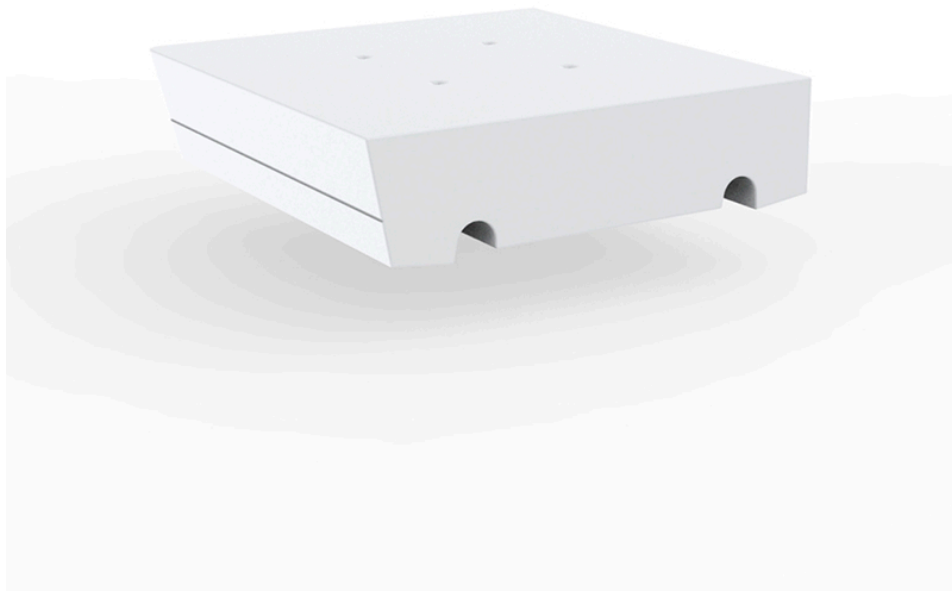

Delta corner lamp

by Jorge Pensi

The Delta furniture design collection, designed by Jorge Pensi for Vondom. Designed to seamlessly blend into contemporary indoor or outdoor spaces.

Info

Description

Made of polyethylene resin by rotational moulding. 100% Recyclable. Item suitable for indoor and outdoor use. Available in different finishes.

Weight: 11.7 Kg

Finishes

lighting

WHITE LED
Ref. 76005W

ice 2101

White internally lit unit with LED technology. Available only in matte ice white finish.

RGBW LED
Ref. 76005L

ice 2101

Unit with internal lighting with RGBW LED technology and remote control unit for switching colors. Available only in matte ice white finish. Remote control included.

RGBW LED DMX
Ref. 76005D

ice 2101

Unit with internal lighting with RGBW LED technology and remote control unit for switching colors. Also controlled by DMX-1024 (wireless), enabling communication between one or more products simultaneously via the DMX transmitter (not included). There are two options to choose from: Professional XLR DMX and Home WIFI DMX. (Remote control included).
Optional battery

RGBW LED BATTERY Ref. 76005Y

ice 2101

Unit with internal lighting with battery-powered RGBW LED technology. Includes charger and remote control for switching colors and charger. Available only in matte ice white finish.