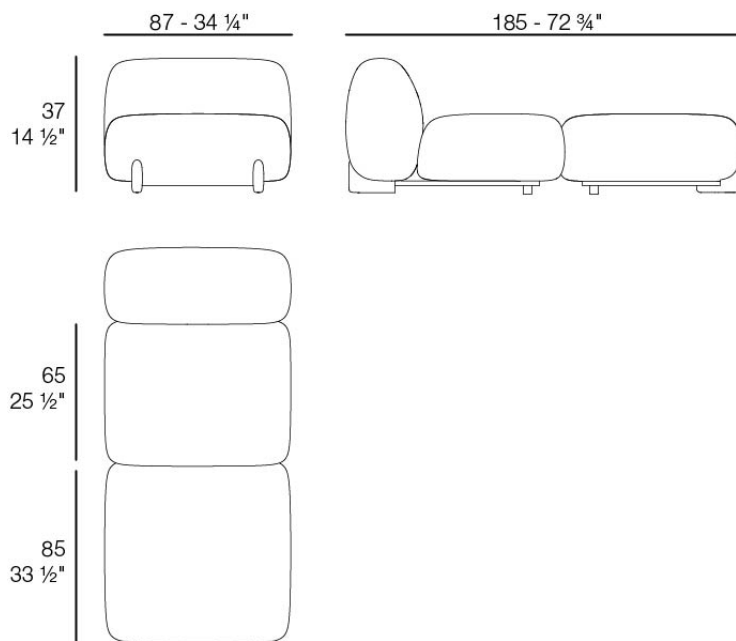

Weight: 33 Kg

MILOS Divan
MILOS Divan
Ref. 70030

Finishes

finishes

POLYURETHANE

Ref. 70030

black 1082

krollet verde 1923