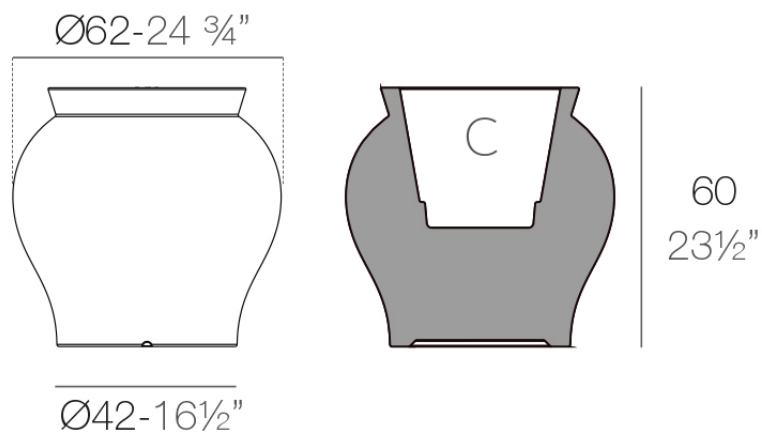

Info

Description

Weight: 9.02 Kg

VENUS Macetero 60 cm

C = 25 L

VENUS Planter 23 $\frac{1}{2}"$

C = 6 $\frac{1}{2}$ gal

Finishes