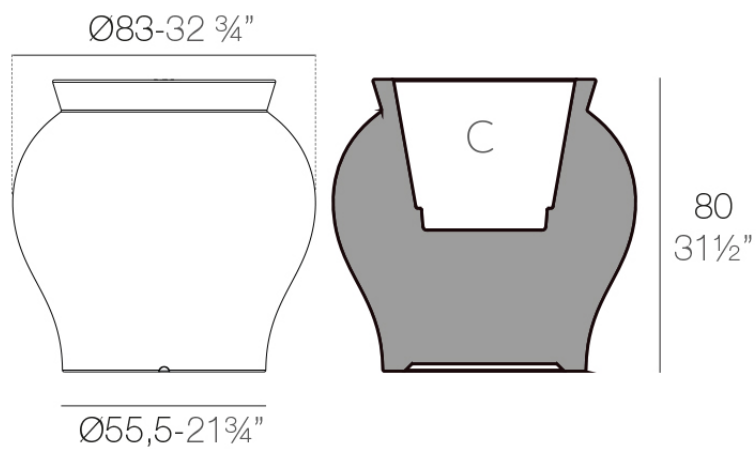

### Description

Weight: 16.02 Kg

VENUS Macetero 80 cm  
VENUS Planter 31 1/2"

C = 58 L  
C = 15 1/4 gal