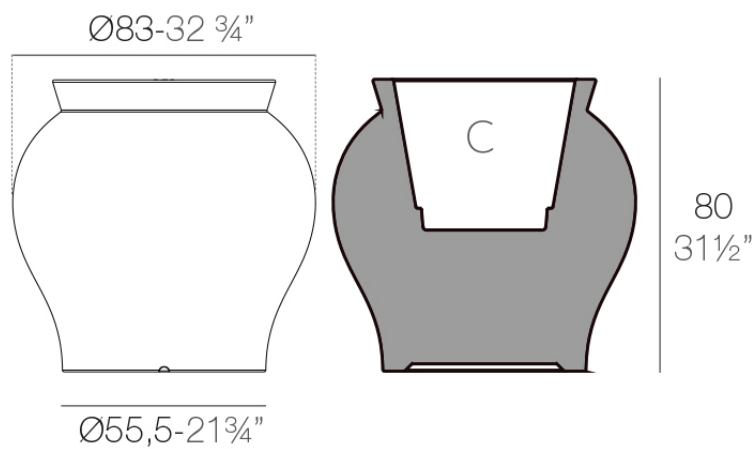

Info

Description

Weight: 16.02 Kg

VENUS Macetero 80 cm
VENUS Planter 31 1/2"

C = 58 L
C = 15 1/4 gal

Finishes

finishes

BASIC