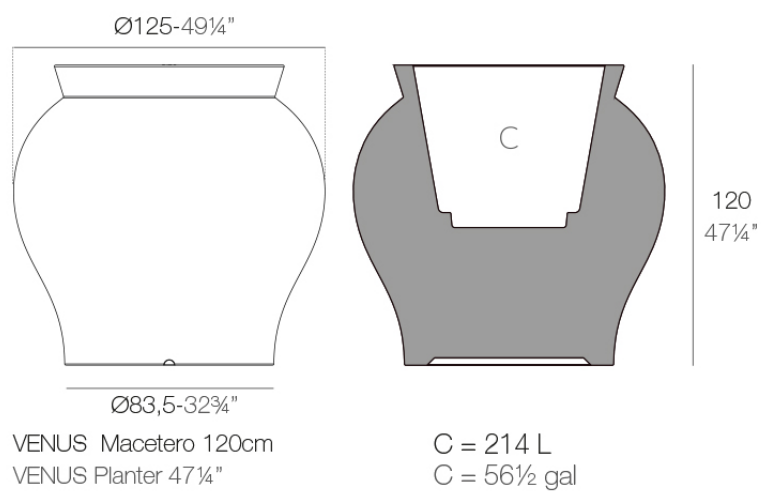

Info

Description

Weight: 36 Kg

Finishes

finishes

BASIC

Ref. 67020A

purjai red