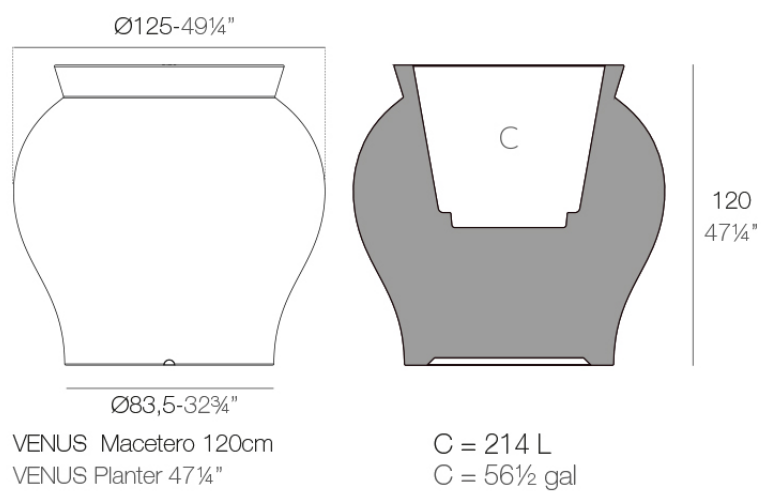

Info

Description

Weight: 36 Kg

Finishes

finishes

BASIC

Ref. 67020A

white 2001