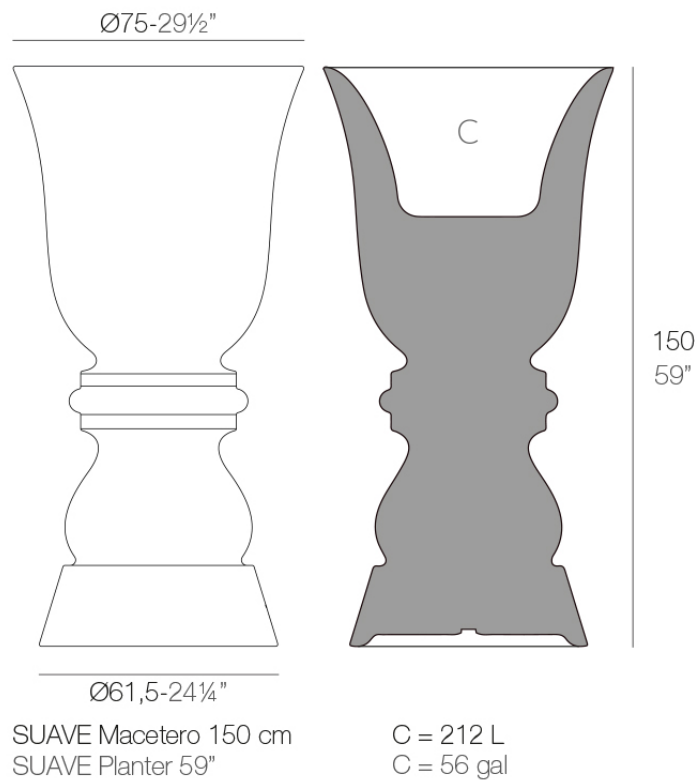

Suave planter ø75x150 cm

by Marcel Wanders

Meticulously designed for Vondom, Marcel Wanders' Suave collection of upholstered outdoor furniture redefines the conventional boundaries between indoor and outdoor living, seamlessly blending softness, comfort and relaxation into a harmonious symphony of luxury. With exquisite attention to detail and unparalleled finishes, each piece exudes sophistication and elegance, transforming any outdoor space into a veritable oasis of style, tranquility and indulgence, where every moment is an invitation to unwind and savor life's finer pleasures.

Info

Description

Pot made of polyethylene resin by rotational moulding. 100% Recyclable. Item suitable for indoor and outdoor use. Available in different finishes.

Weight: 11.29 Kg

Finishes

finishes

BASIC

Ref. 67013A