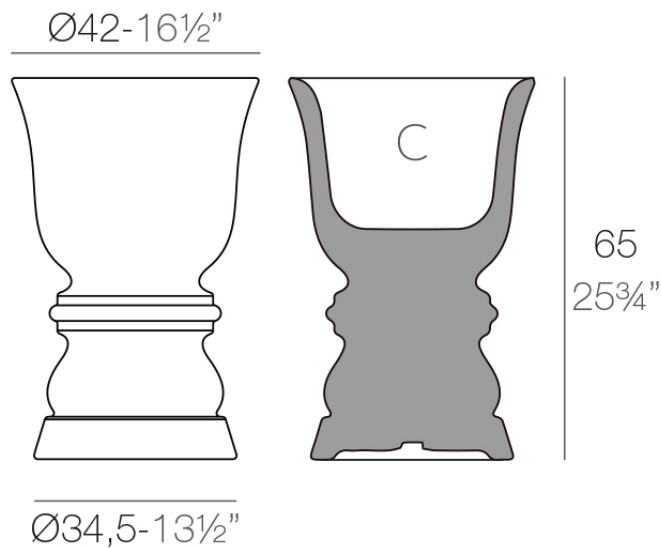

### Description

Pot made of polyethylene resin by rotational moulding. 100% Recyclable. Item suitable for indoor and outdoor use. Available in different finishes.

Weight: 6.42 Kg

$\text{Ø}34,5-13\frac{1}{2}"$