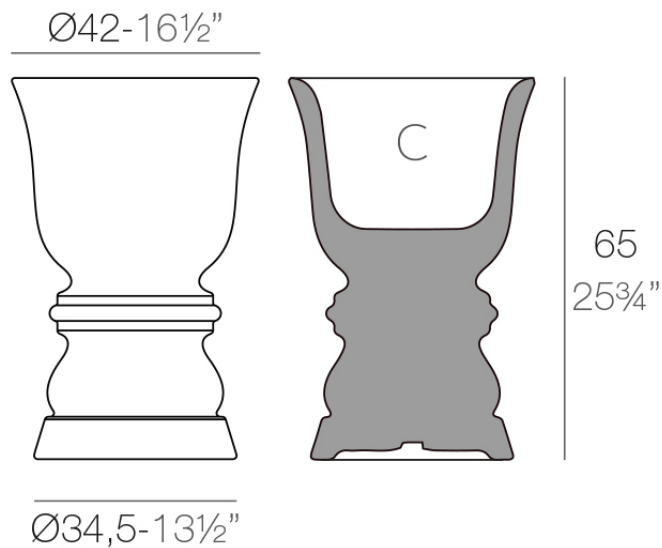

Suave planter ø42x65 cm

by Marcel Wanders

Meticulously designed for Vondom, Marcel Wanders' Suave collection of upholstered outdoor furniture redefines the conventional boundaries between indoor and outdoor living, seamlessly blending softness, comfort and relaxation into a harmonious symphony of luxury. With exquisite attention to detail and unparalleled finishes, each piece exudes sophistication and elegance, transforming any outdoor space into a veritable oasis of style, tranquility and indulgence, where every moment is an invitation to unwind and savor life's finer pleasures.

Info

Description

Pot made of polyethylene resin by rotational moulding. 100% Recyclable. Item suitable for indoor and outdoor use. Available in different finishes.

Weight: 6.42 Kg

SUAVE Macetero 65 cm
SUAVE Planter 25¾"

C = 43 L
C = 11¼ gal

Finishes

finishes

BASIC

Ref. 67011A

white 2001

ecru 2003

tortora 2004