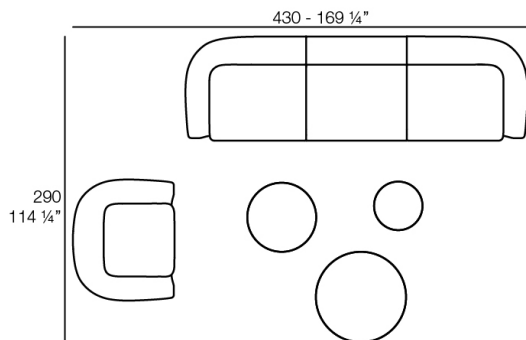

- **1 x 67002** Módulo Central - Sectional Sofa Central
- **1 x 67001** Módulo Brazo Izquierdo - Sectional Sofa Arm Left
- **1 x 67003** Módulo Brazo Derecho - Sectional Sofa Arm Right
- **1 x 67014** Butaca - Armchair
- **1 x 67006** Puff Redondo 45 - Circular Puff 45
- **1 x 67007** Puff Redondo 65 - Circular Puff 65
- **1 x 67008** Puff Redondo 85 - Circular Puff 85