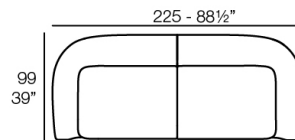

- **1 x 67001** Módulo Brazo Izquierdo - Sectional Sofa Arm Left
- **1 x 67003** Módulo Brazo Derecho - Sectional Sofa Arm Right