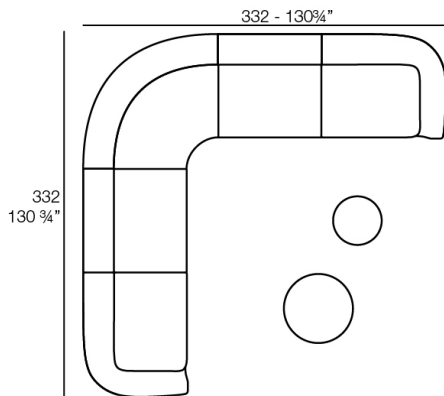

Combinations

- **2 x 67002** Módulo Central - Sectional Sofa Central
- **1 x 67001** Módulo Brazo Izquierdo - Sectional Sofa Arm Left
- **1 x 67003** Módulo Brazo Derecho - Sectional Sofa Arm Right
- **1 x 67015** Módulo Esquina - Sectional Sofa Corner
- **1 x 67006** Puff Redondo 45 - Circular Puff 45
- **1 x 67007** Puff Redondo 65 - Circular Puff 65

- **1 x 67001** Módulo Brazo Izquierdo - Sectional Sofa Arm Left
- **1 x 67003** Módulo Brazo Derecho - Sectional Sofa Arm Right