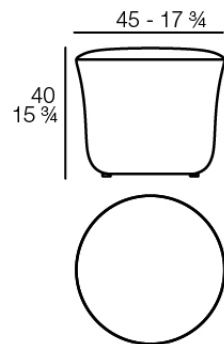

Weight: 11.16 Kg

SUAVE Puff 65x40  
SUAVE Puff 65x40