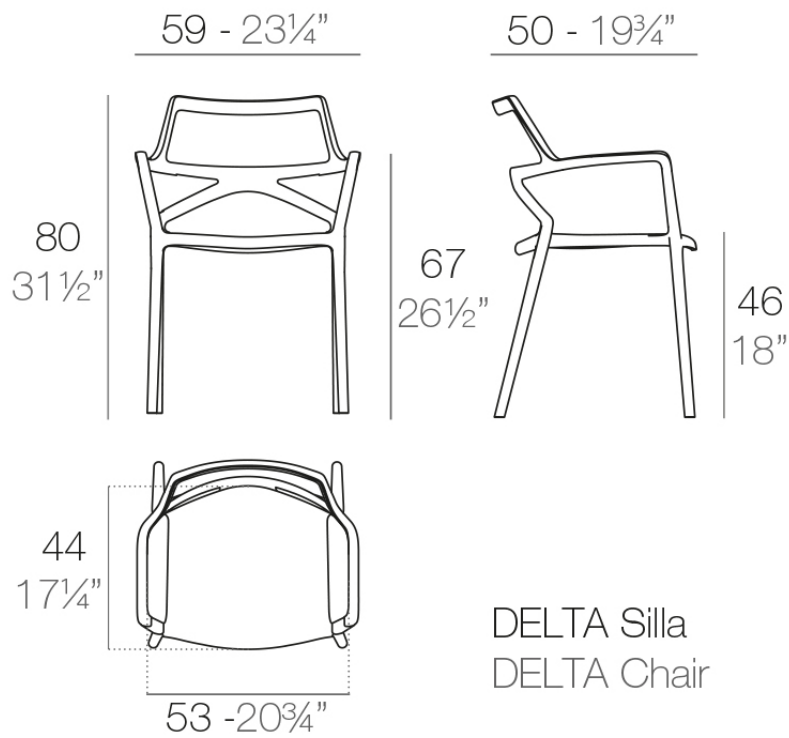

Delta chair with armrests

by Jorge Pensi

The Delta furniture design collection, designed by Jorge Pensi for Vondom. Designed to seamlessly blend into contemporary indoor or outdoor spaces.

Info

Description

Made of injected polypropylene with fiber glass. Stackable. Available in several colors. Item suitable for indoor and outdoor use.

Weight: 4.02 Kg

Accessories

- **Fabric**

Fabric

Finishes

finishes

BASIC PP
Ref. 66026