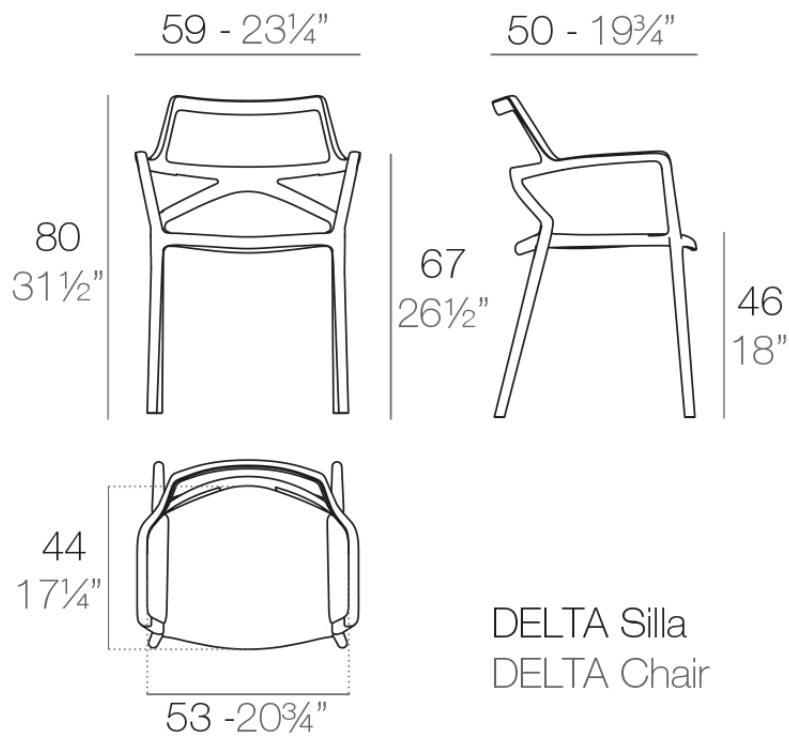

### Description

Made of injected polypropylene with fiber glass. Stackable. Available in several colors. Item suitable for indoor and outdoor use.

Weight: 4.02 Kg