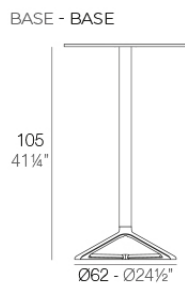

### Description

Extruded aluminum tube with cast aluminum base coated with epoxy baked painting. Item suitable for indoor and outdoor use. Table top not included.

Weight: 1.05 Kg

fixed top / fijo ref: 66008  
collapsible top / abatible ref: 66008T  
fixed for glass / fijo para vidrio ref: 66008V

DELTA BASE MESA Ø62 H105  
DELTA TABLE BASE Ø24 1/2" H41 1/4"

#### TABLE TOPS OPTIONS - OPCIONES SOBRES

● Ø50 cm Ø19 1/4"	■ 50 x 50 cm 19 1/4" x 19 1/4"
● Ø59 cm Ø23 1/4"	■ 59 x 59 cm 23 1/4" x 23 1/4"