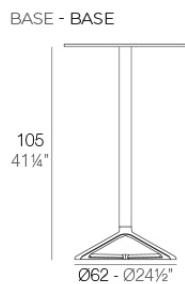

### Description

Extruded aluminum tube with cast aluminum base coated with epoxy baked painting. Item suitable for indoor and outdoor use. Table top not included.

Weight: 1.05 Kg

fixed top / fijo *ref: 66008*  
collapsible top / abatible *ref: 66008T*  
fixed for glass / fijo para vidrio *ref: 66008V*

DELTA BASE MESA Ø62 H105  
DELTA TABLE BASE Ø24 1/2" H41 1/4"

#### TABLE TOPS OPTIONS - OPCIONES SOBRES

● Ø50 cm Ø19 1/4"	■ 50 x 50 cm 19 1/4" x 19 1/4"
● Ø59 cm Ø23 1/4"	■ 59 x 59 cm 23 1/4" x 23 1/4"