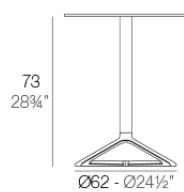

### Description

Extruded aluminum tube with cast aluminum base coated with epoxy baked painting. Item suitable for indoor and outdoor use. Table top not included.

Weight: 0.86 Kg

BASE - BASE

fixed top / fijo *ref. 66007*  
collapsible top / abatible *ref. 66007T*  
fixed for glass / fijo para vidrio *ref. 66007V*

DELTA BASE MESA Ø62 H73  
DELTA TABLE BASE Ø24 1/2" H28 3/4"

TABLE TOPS OPTIONS - OPCIONES SOBRES