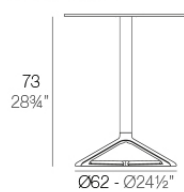

Delta table base h:73cm

by Jorge Pensi

The Delta furniture design collection, designed by Jorge Pensi for Vondom. Designed to seamlessly blend into contemporary indoor or outdoor spaces.

Info

Description

Extruded aluminum tube with cast aluminum base coated with epoxy baked painting. Item suitable for indoor and outdoor use. Table top not included.

Weight: 0.86 Kg

BASE - BASE

fixed top / fijo *ref. 66007*
collapsible top / abatible *ref. 66007T*
fixed for glass / fijo para vidrio *ref. 66007V*

DELTA BASE MESA Ø62 H73
DELTA TABLE BASE Ø24 1/2" H28 3/4"