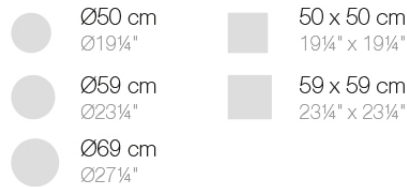

### Description

Extruded aluminum tube with cast aluminum base coated with epoxy baked painting. Item suitable for indoor and outdoor use. Table top not included.

Weight: 0.86 Kg

BASE - BASE

fixed top / fijo *ref. 66007*  
collapsible top / abatible *ref. 66007T*  
fixed for glass / fijo para vidrio *ref. 66007V*

DELTA BASE MESA Ø62 H73  
DELTA TABLE BASE Ø24 1/2" H28 3/4"

TABLE TOPS OPTIONS - OPCIONES SOBRES