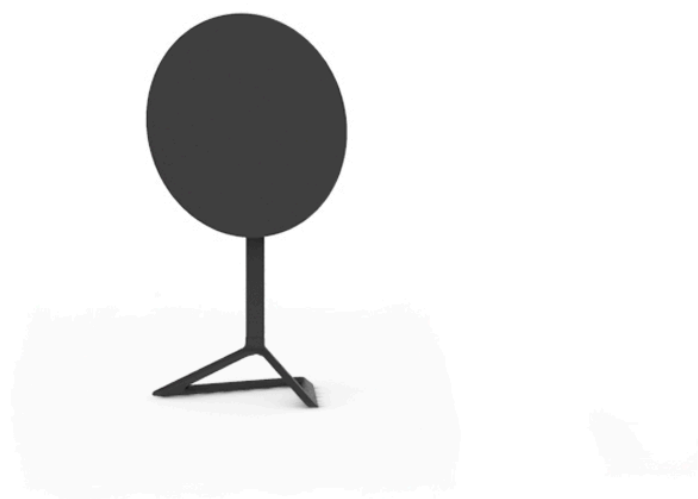

Delta table base h:73cm

by Jorge Pensi

The Delta furniture design collection, designed by Jorge Pensi for Vondom. Designed to seamlessly blend into contemporary indoor or outdoor spaces.

Info

Description

Extruded aluminum tube with cast aluminum base coated with epoxy baked painting. Item suitable for indoor and outdoor use. Table top not included.

Weight: 0.86 Kg

BASE - BASE

fixed top / fijo *ref. 66007*
collapsible top / abatible *ref. 66007T*
fixed for glass / fijo para vidrio *ref. 66007V*

DELTA BASE MESA Ø62 H73
DELTA TABLE BASE Ø24 1/2" H28 3/4"

TABLE TOPS OPTIONS - OPCIONES SOBRES

Finishes

finishes

ALUMINIUM BASE

Ref. 66007V

white

british gray

traffic gray