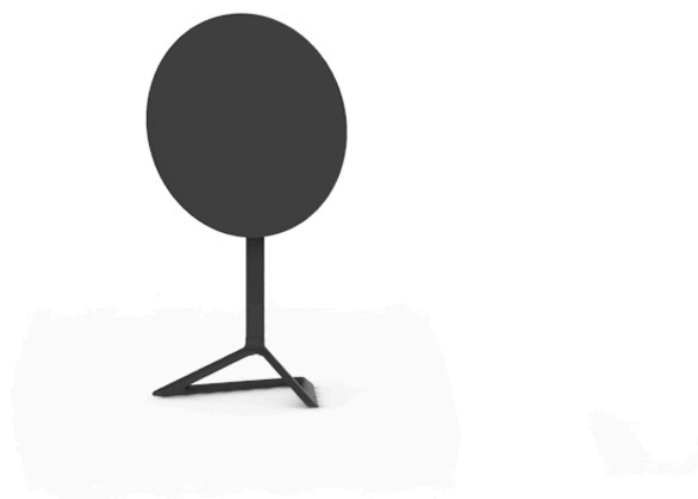

## Delta table base h:73cm

by Jorge Pensi

The Delta furniture design collection, designed by Jorge Pensi for Vondom. Designed to seamlessly blend into contemporary indoor or outdoor spaces.

### Description

Extruded aluminum tube with cast aluminum base coated with epoxy baked painting. Item suitable for indoor and outdoor use. Table top not included.

Weight: 0.86 Kg

BASE - BASE

fixed top / fijo *ref. 66007*  
collapsible top / abatible *ref. 66007T*  
fixed for glass / fijo para vidrio *ref. 66007V*

DELTA BASE MESA Ø62 H73  
DELTA TABLE BASE Ø24 1/2" H28 3/4"

TABLE TOPS OPTIONS - OPCIONES SOBRES