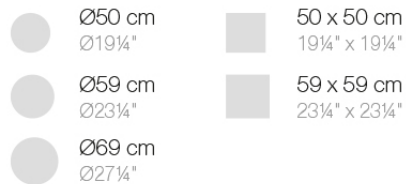

Info

Description

Extruded aluminum tube with cast aluminum base coated with epoxy baked painting. Item suitable for indoor and outdoor use. Table top not included.

Weight: 0.71 Kg

BASE - BASE

fixed top / fijo ref. 66006
collapsible top / abatible ref. 66006T
fixed for glass / fijo para vidrio ref. 66006V

DELTA BASE MESA Ø62 H50
DELTA TABLE BASE Ø24 1/2" H19 3/4"

TABLE TOPS OPTIONS - OPCIONES SOBRES