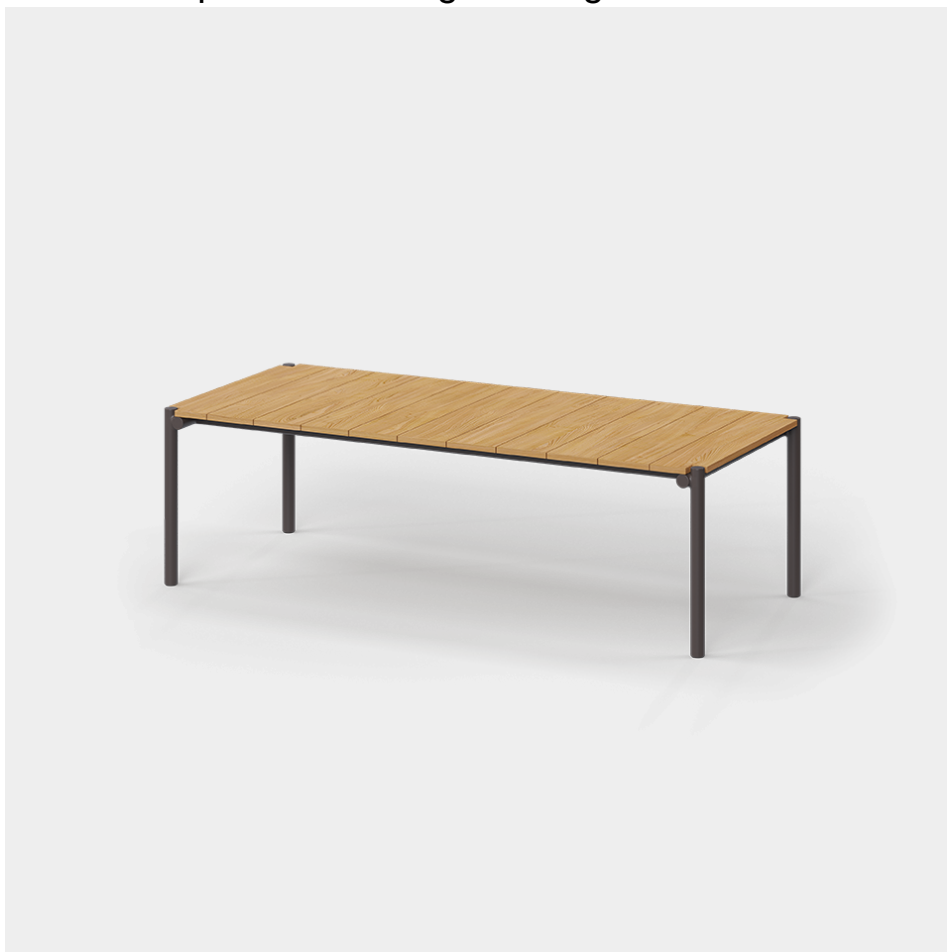

Tulum dining table

by Eugeni Quitllet

Designed by Eugeni Quitllet, Tulum is a versatile collection of designer furniture made to harmonize effortlessly with modern living and diverse garden styles worldwide. Each piece in this collection reflects Eugeni Quitllet's commitment to blending functionality with aesthetic appeal.

Inspired by the serene beauty of the outdoors, the Tulum collection embodies a timeless elegance that blends seamlessly into a variety of garden styles. Whether placed in a tranquil garden oasis or on a contemporary patio, Tulum furniture enhances outdoor spaces with its sophisticated design and ergonomic comfort.