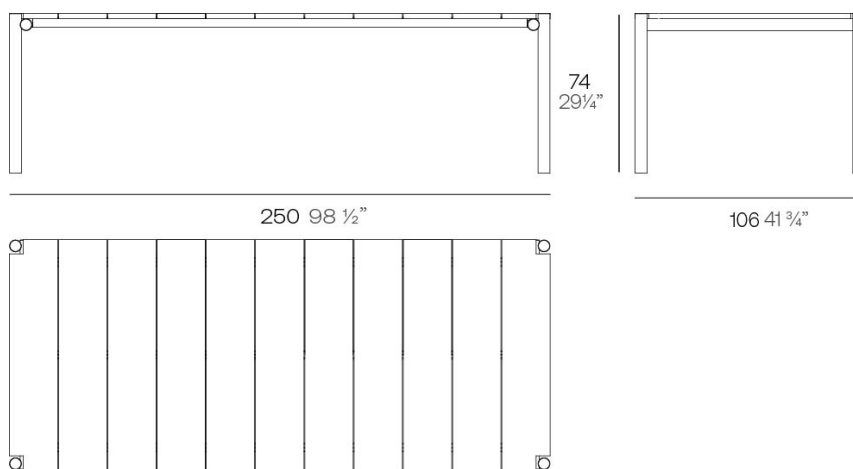

durability. The table top is made of elegant teak wood slats from Indonesia, adding a natural and distinguished touch.

Weight: 38 Kg

Tulum. Mesa Comedor  
Tulum. Dinnig Table  
ref. 65075