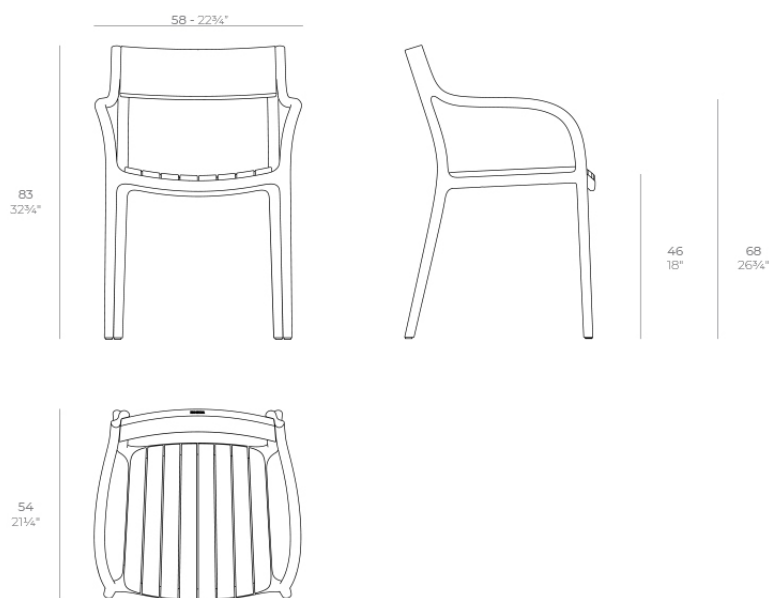

### Description

Weight: 4.38 Kg

MADISON Silla con brazos  
MADISON Chair with arms  
ref. 65061