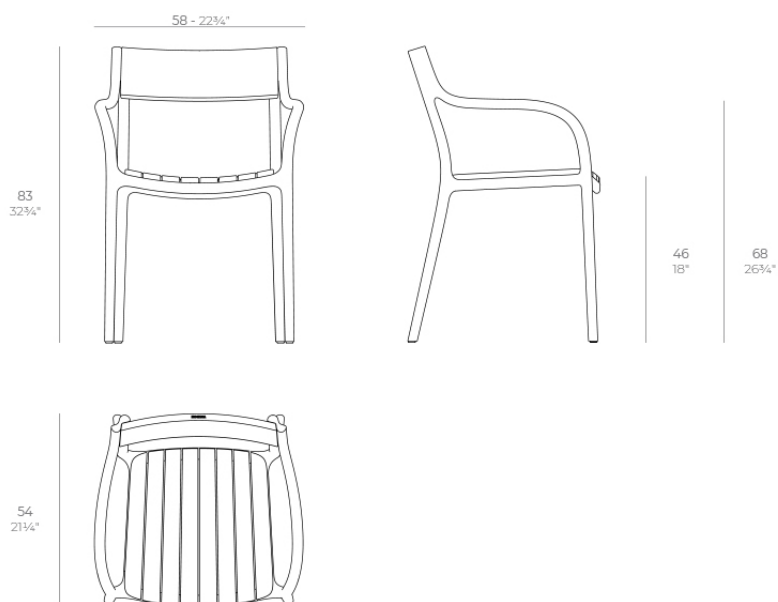

Madison wood

by Eugeni Quitllet

Eugeni Quitllet gives life to Madison, a chair born of the inexhaustible pulse of Manhattan. Inspired by the atmosphere of a New York avenue that combines history and modernity under a single heartbeat, celebrating the changing attitude of the great city and its unmistakable lifestyle.

Info

Description

Weight: 4.38 Kg

MADISON Madera Silla con brazos
MADISON Wood Chair with arms
ref. 65060

Finishes

finishes

BASIC PP
Ref. 65060

white