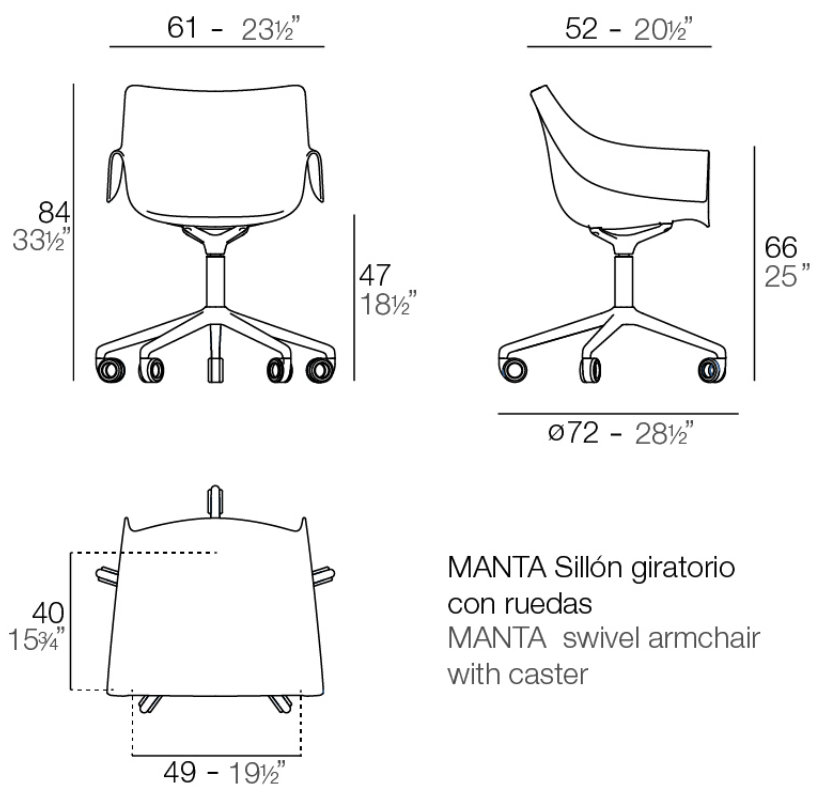

Manta swivel caster armchair

by Eugeni Quitllet

Introducing our latest collection of chairs suitable for both indoor and outdoor use. The Manta chair is an incredibly versatile piece that will fit effortlessly into any space, be it a home, workplace or public venue. The chair's interchangeable design includes seats and bases that can be combined in a variety of ways, offering endless possibilities to create the ideal seating solution for any environment.

Info

Description

Weight: 7.53 Kg

MANTA Sillón giratorio
con ruedas
MANTA swivel armchair
with caster

Finishes

finishes

BASIC PP
Ref. 65054

white

ecru

black

Available in various colors

legs

LEGS
Ref. 65054E

white 201

black 2002

Ambients