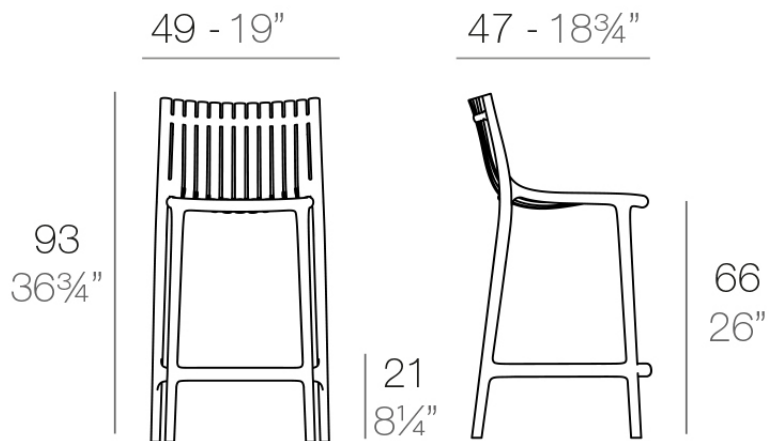

Ibiza counter stool 64,5 cm

by Eugeni Quitllet

IBIZA FURNITURE COLLECTION

“Every idea comes from the light and the sea, as life does...

From the ephemeral beauty of a season to an everlasting piece to keep this moment of a dream in a permanent frame.

by Eugeni Quitllet

Info

Description

Made of injected polypropylene with fiber glass. Stackable. Available in several colors. Item suitable for indoor and outdoor use.

Weight: 6 Kg

IBIZA Taburete 93

IBIZA Bar Stool 36³/₄"