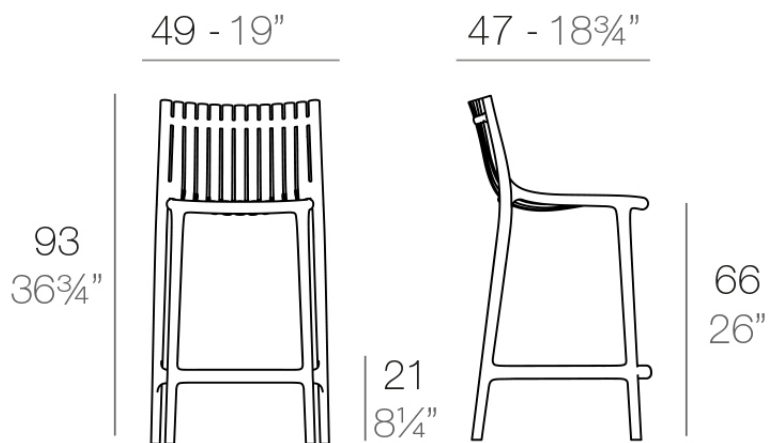

Ibiza counter stool 64,5 cm

by Eugeni Quitllet

IBIZA FURNITURE COLLECTION

“Every idea comes from the light and the sea, as life does...

From the ephemeral beauty of a season to an everlasting piece to keep this moment of a dream in a permanent frame.

by Eugeni Quitllet

Info

Description

Made of injected polypropylene with fiber glass. Stackable. Available in several colors. Item suitable for indoor and outdoor use.

Weight: 6 Kg

IBIZA Taburete 93

IBIZA Bar Stool 36 3/4"