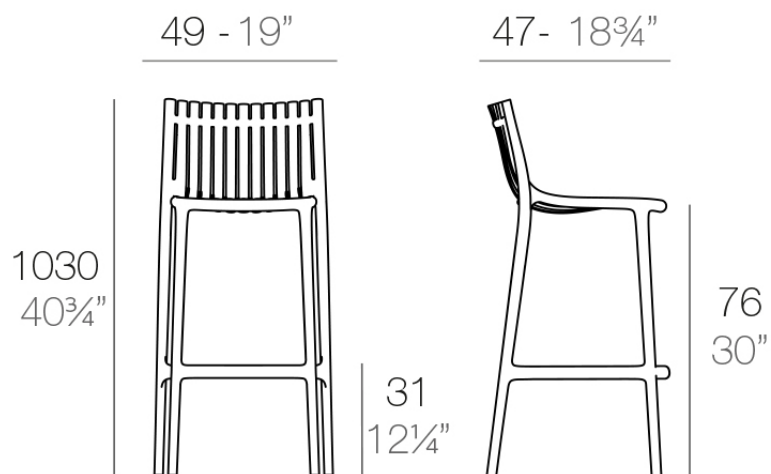

## Ibiza bar stool 74,5 cm

by Eugeni Quitllet

### Description

Made of injected polypropylene with fiber glass. Stackable. Available in several colors. Item suitable for indoor and outdoor use.

Weight: 6 Kg

IBIZA Taburete Alto 1030

IBIZA Bar Stool 40<sup>3</sup>/<sub>4</sub>"