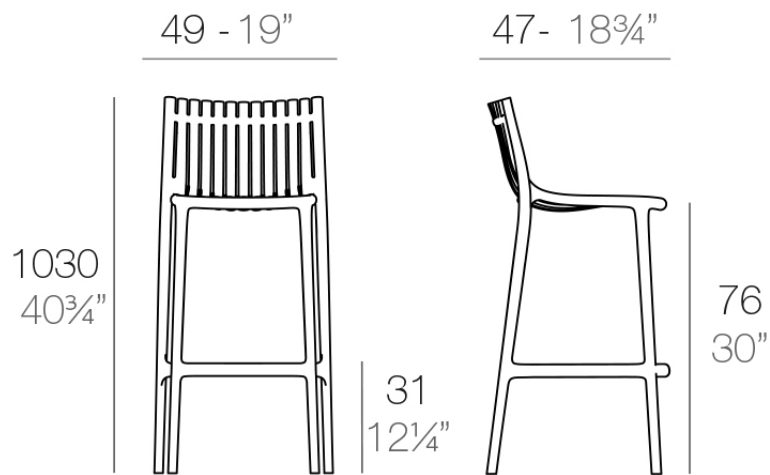

## Ibiza bar stool 74,5 cm

by Eugeni Quitllet

### Description

Made of injected polypropylene with fiber glass. Stackable. Available in several colors. Item suitable for indoor and outdoor use.

Weight: 6 Kg

IBIZA Taburete Alto 1030

IBIZA Bar Stool 40<sup>3</sup>/<sub>4</sub>"