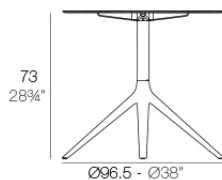

Info

Description

Extruded aluminum tube with cast aluminum base coated with epoxy baked painting. Item suitable for indoor and outdoor use. Table top not included.

Weight: 5.26 Kg

BASE 4 LEGS - BASE 4 PATAS

fixed top / fijo ref. 65035

fixed for glass / fijo para vidrio ref. 65035V

MARI-SOL BASE MESA Ø96'5 H73
MARI-SOL TABLE BASE Ø38" H28 3/4"

TABLE TOPS OPTIONS - OPCIONES SOBRES

Finishes

finishes

ALUMINIUM BASE