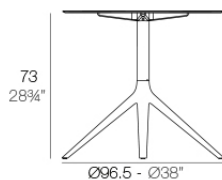

### Description

Extruded aluminum tube with cast aluminum base coated with epoxy baked painting. Item suitable for indoor and outdoor use. Table top not included.

Weight: 5.26 Kg

BASE 4 LEGS - BASE 4 PATAS