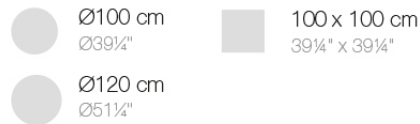

Info

Description

Extruded aluminum tube with cast aluminum base coated with epoxy baked painting. Item suitable for indoor and outdoor use. Table top not included.

Weight: 5.26 Kg

BASE 4 LEGS - BASE 4 PATAS

fixed top / fijo ref. 65035

fixed for glass / fijo para vidrio ref. 65035V

MARI-SOL BASE MESA Ø96'5 H73
MARI-SOL TABLE BASE Ø38" H28 3/4"

TABLE TOPS OPTIONS - OPCIONES SOBRES

Finishes

finishes

ALUMINIUM BASE