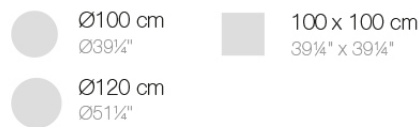

TABLE TOPS OPTIONS - OPCIONES SOBRES