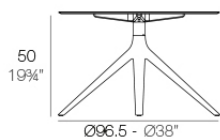

Info

Description

Extruded aluminum tube with cast aluminum base coated with epoxy baked painting. Item suitable for indoor and outdoor use. Table top not included.

Weight: 4.01 Kg

BASE 4 LEGS - BASE 4 PATAS