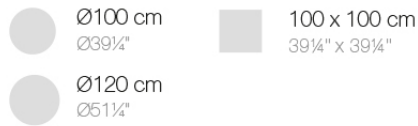

TABLE TOPS OPTIONS - OPCIONES SOBRES