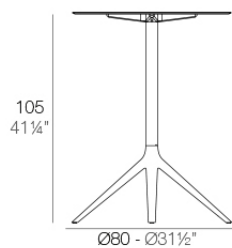

Info

Description

Extruded aluminum tube with cast aluminum base coated with epoxy baked painting. Item suitable for indoor and outdoor use. Table top not included.

Weight: 4.67 Kg

BASE 4 LEGS - BASE 4 PATAS

fixed top / fijo ref: 65020

fixed for glass / fijo para vidrio ref: 65020V

MARI-SOL BASE MESA Ø80 H105

MARI-SOL TABLE BASE Ø31 1/2" H41 1/4"

TABLE TOPS OPTIONS - OPCIONES SOBRES

69 x 69 cm
27 1/4" x 27 1/4"