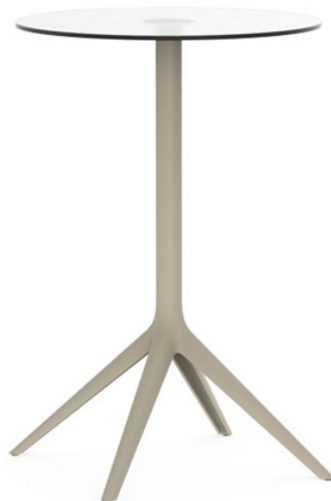

Mari-sol table base ø80 h:105cm

by Eugeni Quitllet

Created by designer Eugeni Quitllet for Vondom, the Mari-sol collection embodies a harmonious blend of form and function, presenting a masterpiece of contemporary design that seamlessly **blends technological innovation with captivating aesthetics**. At its core is a designer table that serves as the centerpiece of outdoor spaces, captivating the senses with its seductive allure and timeless elegance. This collection redefines the essence of outdoor living, offering a symphony of style and sophistication that transcends boundaries, making it the ideal choice for enhancing terraces worldwide.

Info

Description

Extruded aluminum tube with cast aluminum base coated with epoxy baked painting. Item suitable for indoor and outdoor use. Table top not included.

Weight: 4.67 Kg

BASE 4 LEGS - BASE 4 PATAS

fixed top / fijo ref: 65020

fixed for glass / fijo para vidrio ref: 65020V

MARI-SOL BASE MESA Ø80 H105

MARI-SOL TABLE BASE Ø31 1/2" H41 1/4"

TABLE TOPS OPTIONS - OPCIONES SOBRES

69 x 69 cm
27 1/4" x 27 1/4"

Finishes

finishes

ALUMINIUM BASE

Ref. 65020V

white

british gray

traffic gray

black