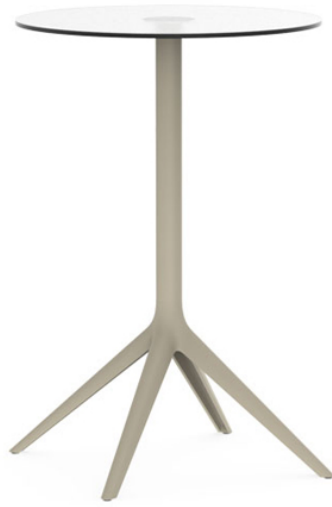

## Mari-sol table base ø80 h:105cm

by Eugeni Quitllet

Created by designer Eugeni Quitllet for Vondom, the Mari-sol collection embodies a harmonious blend of form and function, presenting a masterpiece of contemporary design that seamlessly **blends technological innovation with captivating aesthetics**. At its core is a stunning designer table that serves as the centerpiece of outdoor spaces, captivating the senses with its seductive allure and timeless elegance. This collection redefines the essence of outdoor living, offering a symphony of style and sophistication that transcends boundaries. The Mari-sol table and its companion pieces are the ideal choice for enhancing patios and terraces around the globe, transforming any outdoor space into a luxurious retreat. With its thoughtful design and modern appeal, the Mari-sol collection transforms everyday moments into extraordinary experiences, inviting people to enjoy the beauty of outdoor living.

### Description

Extruded aluminum tube with cast aluminum base coated with epoxy baked painting. Item suitable for indoor and outdoor use. Table top not included.

Weight: 4.67 Kg

BASE 4 LEGS - BASE 4 PATAS

fixed top / fijo ref: 65020

fixed for glass / fijo para vidrio ref: 65020V

MARI-SOL BASE MESA Ø80 H105

MARI-SOL TABLE BASE Ø31 1/2" H41 1/4"

TABLE TOPS OPTIONS - OPCIONES SOBRES

69 x 69 cm  
27 1/4" x 27 1/4"

#### ALUMINIUM BASE

Ref. 65020V

white

smoked

ecru

tortora

cream

camel