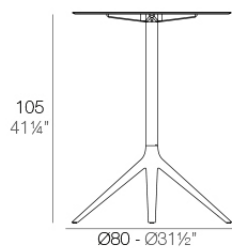

### Description

Extruded aluminum tube with cast aluminum base coated with epoxy baked painting. Item suitable for indoor and outdoor use. Table top not included.

Weight: 4.67 Kg

BASE 4 LEGS - BASE 4 PATAS

fixed top / fijo ref: 65020

fixed for glass / fijo para vidrio ref: 65020V

MARI-SOL BASE MESA Ø80 H105

MARI-SOL TABLE BASE Ø31 1/2" H41 1/4"

TABLE TOPS OPTIONS - OPCIONES SOBRES

69 x 69 cm  
27 1/4" x 27 1/4"