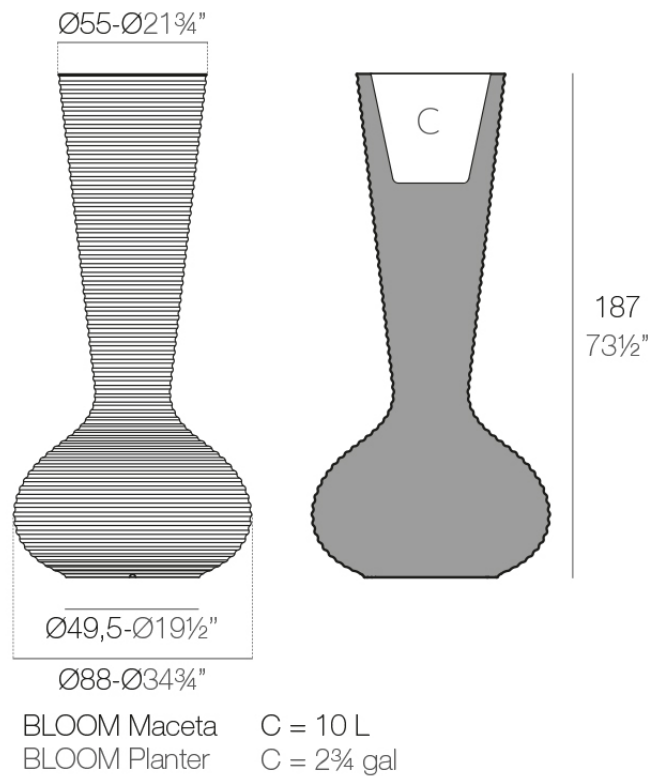

Info

Description

Made of polyethylene resin by rotational moulding. 100% Recyclable. Item suitable for indoor and outdoor use. Available in different finishes.

Weight: 35.06 Kg

Finishes

finishes

BASIC

Ref. 65019A