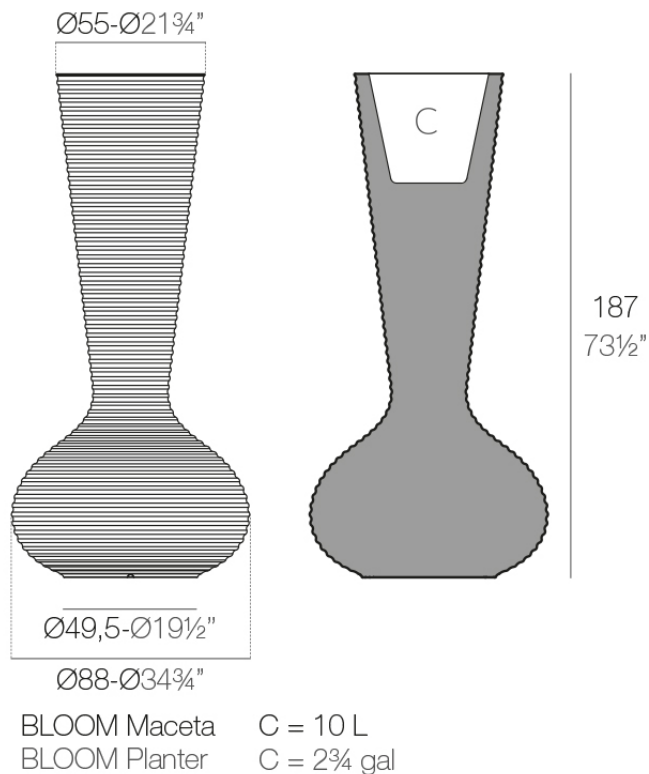

Info

Description

Made of polyethylene resin by rotational moulding. 100% Recyclable. Item suitable for indoor and outdoor use. Available in different finishes.

Weight: 35.06 Kg

Finishes

finishes

BASIC

Ref. 65019A