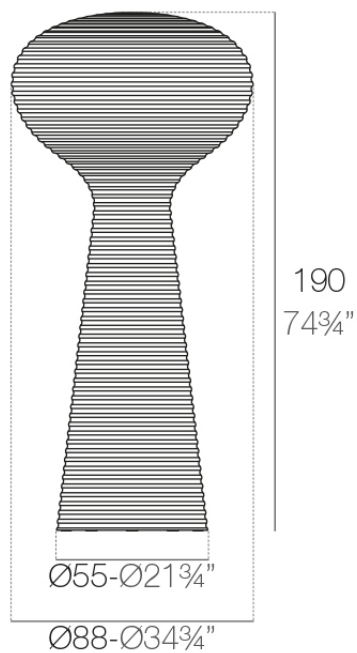

Description

Made of polyethylene resin by rotational moulding. 100% Recyclable. Item suitable for indoor and outdoor use. Available in different finishes.

Weight: 41.13 Kg

BLOOM Lámpara
BLOOM Lamp

Finishes