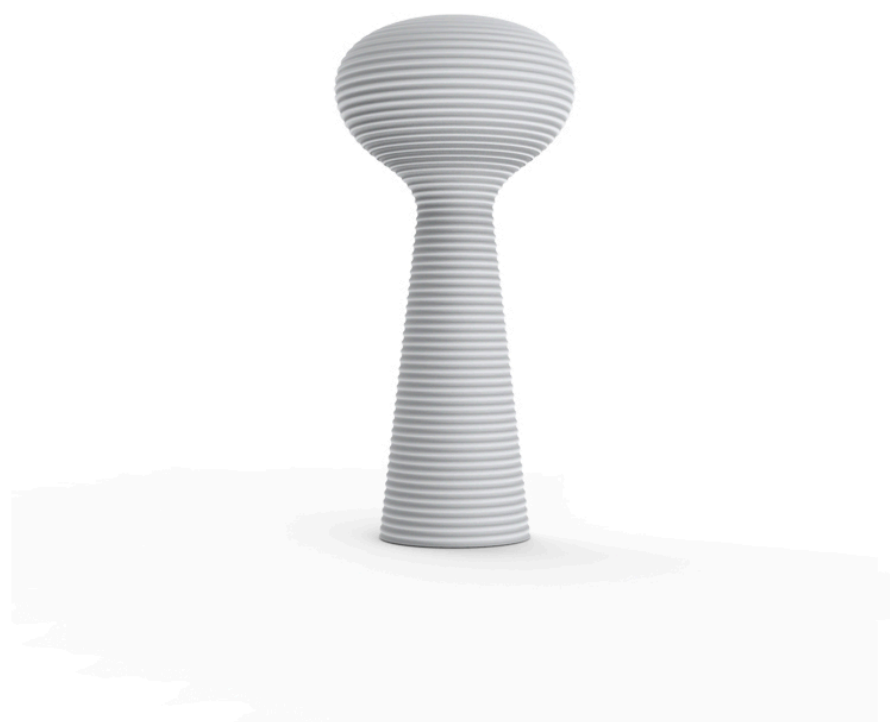

Bloom lamp

by Eugeni Quitllet

Bloom LED lamp–planter collection, designed by Eugeni Quitllet for Vondom. In a metaphorical sense, this collection **embodies the blossoming phase observed in nature.**

Info

Description

Made of polyethylene resin by rotational moulding. 100% Recyclable. Item suitable for indoor and outdoor use. Available in different finishes.

Weight: 41.13 Kg

BLOOM Lámpara
BLOOM Lamp

Finishes

lighting

WHITE LED
Ref. 65018W

ice 2101

White internally lit unit with LED technology. Available only in matte ice white finish.

RGBW LED
Ref. 65018L

ice 2101

Unit with internal lighting with RGBW LED technology and remote control unit for switching colors. Available only in matte ice white finish. Remote control included.