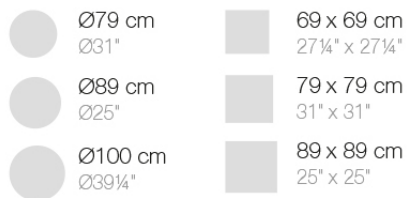

TABLE TOPS OPTIONS - OPCIONES SOBRES