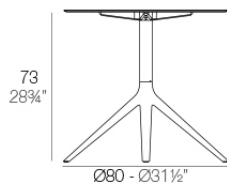

Info

Description

Extruded aluminum tube with cast aluminum base coated with epoxy baked painting. Item suitable for indoor and outdoor use. Table top not included.

Weight: 5.18 Kg

BASE 4 LEGS - BASE 4 PATAS