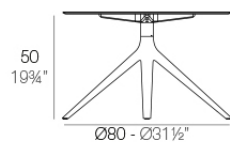

Info

Description

Extruded aluminum tube with cast aluminum base coated with epoxy baked painting. Item suitable for indoor and outdoor use. Table top not included.

Weight: 4.67 Kg

BASE 4 LEGS - BASE 4 PATAS