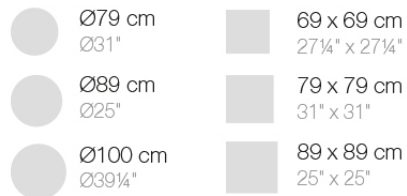

TABLE TOPS OPTIONS - OPCIONES SOBRES