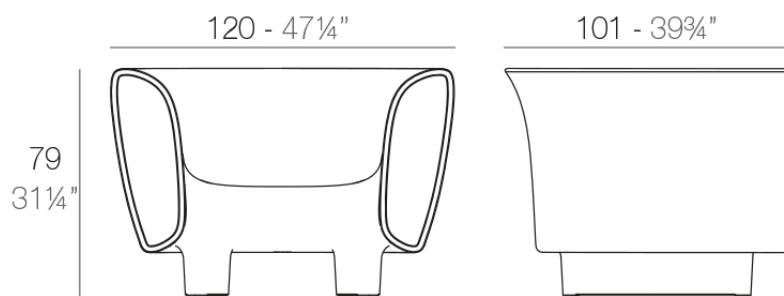

Info

Description

Made of polyethylene resin by rotational moulding. 100% Recyclable. Item suitable for indoor and outdoor use. Available with different finishes.

Weight: 31.95 Kg

BUM BUM Butaca
BUM BUM Lounce Chair