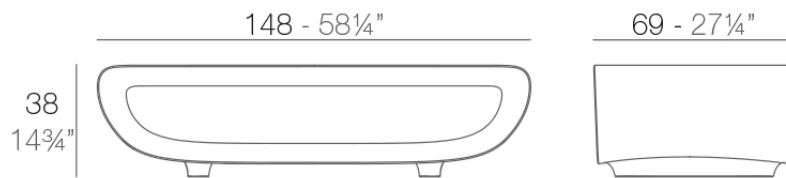

Info

Description

Made of polyethylene resin by rotational moulding. 100% Recyclable. Item suitable for indoor and outdoor use. Available with different finishes.

Weight: 30.05 Kg

BUM BUM Mesa Baja
BUM BUM Low Table