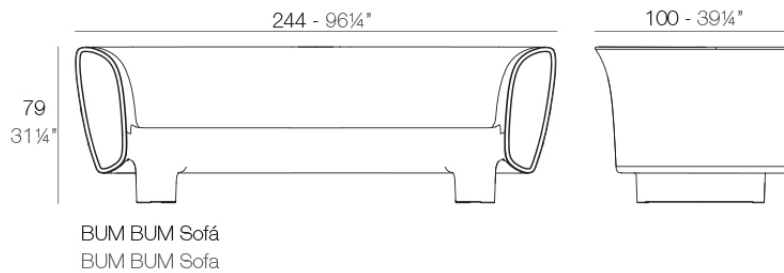

### Description

Made of polyethylene resin by rotational moulding. 100% Recyclable. Item suitable for indoor and outdoor use. Available with different finishes.

Weight: 62.48 Kg