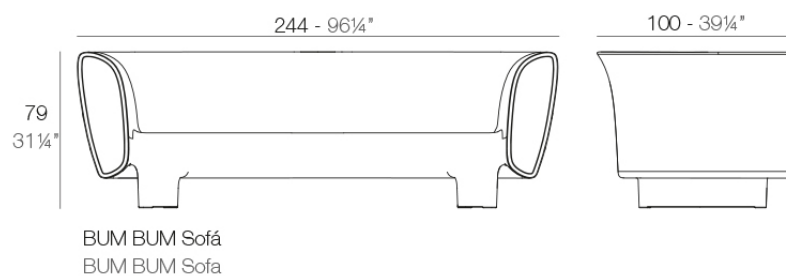

### Description

Made of polyethylene resin by rotational moulding. 100% Recyclable. Item suitable for indoor and outdoor use. Available with different finishes.

Weight: 62.48 Kg