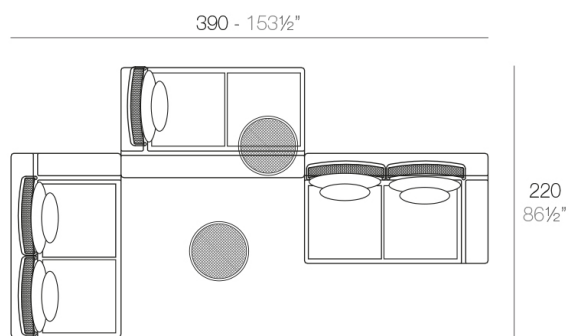

Info

Description

Powder coated stainless steel structure table. The tabletop is made of deployé sheet metal.

Weight: 3.73 Kg

SUAVE Macetero 65 cm
SUAVE Planter 25¾"

C = 43 L
C = 11¼ gal

Combinations

- 3 x 64002** Módulo 150x90 cm izquierdo - Sectional left 59" x 35 1/2"
- 1 x 64011** Mesa Redonda sin patas - Embedded round tablet
- 1 x 64005** Respaldo alto - High backrest
- 4 x 64006** Respaldo bajo - Low backrest
- 5 x 64014** Pack 2 Cojines - Set 2 Pillows
- 1 x 64007** Mesa redonda Ø40 - Round table Ø15 3/4"