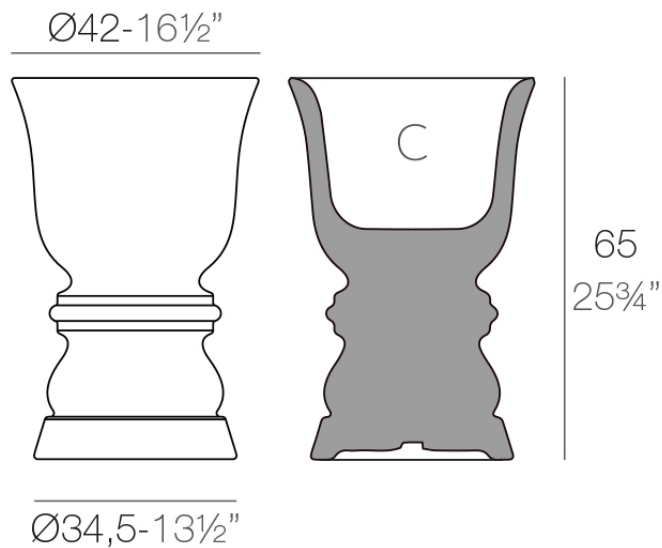

Kes embedded rectangular table

by Gabriele + Oscar Buratti

Created exclusively for Vondom by the dynamic design duo Gabriele + Oscar Buratti, the Kes collection is the essence of outdoor elegance, comprising a versatile range of patio furniture. At its heart is a modular sofa, alongside two distinctive chair variations, each meticulously crafted to exude sophistication and style. Embracing the concept of modularity, Kes offers singular flexibility, allowing users to create their outdoor spaces with unique precision. Whether relaxing in the generously proportioned comfort of the modular sofa or lounging in one of the chairs, Kes invites you to transcend the boundaries between indoor comfort and outdoor elegance.

Info

Description

Powder coated stainless steel structure table. The tabletop is made of déployé sheet metal.

Weight: 3.73 Kg

SUAVE Macetero 65 cm
SUAVE Planter 25¾"

C = 43 L
C = 11¼ gal

Combinations

- 3 x 64002** Módulo 150x90 cm izquierdo - Sectional left 59" x 35 1/2"
- 1 x 64011** Mesa Redonda sin patas - Embedded round tablet
- 1 x 64005** Respaldo alto - High backrest
- 4 x 64006** Respaldo bajo - Low backrest
- 5 x 64014** Pack 2 Cojines - Set 2 Pillows
- 1 x 64007** Mesa redonda Ø40 - Round table Ø15 3/4"

Finishes

finishes

ALUMINIUM

Ref. 64011

white

ecru

smoked

tortora