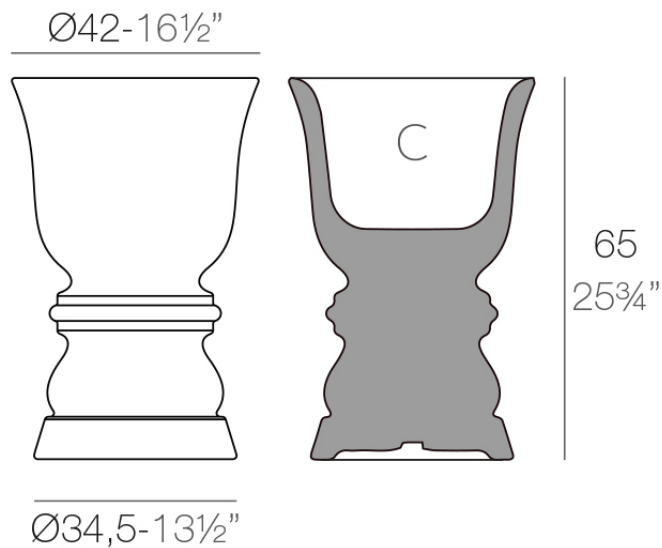

Kes embedded rectangular table

by Gabriele + Oscar Buratti

Created exclusively for Vondom by the dynamic design duo Gabriele + Oscar Buratti, the Kes collection is the essence of outdoor elegance, comprising a versatile range of patio furniture. At its heart is a modular sofa, alongside two distinctive chair variations, each meticulously crafted to exude sophistication and style. Embracing the concept of modularity, Kes offers singular flexibility, allowing users to create their outdoor spaces with unique precision. Whether relaxing in the generously proportioned comfort of the modular sofa or lounging in one of the chairs, Kes invites you to transcend the boundaries between indoor comfort and outdoor elegance.

Info

Description

Powder coated stainless steel structure table. The tabletop is made of deployé sheet metal.

Weight: 3.73 Kg

SUAVE Macetero 65 cm
SUAVE Planter 25¾"

C = 43 L
C = 11¼ gal

Combinations

- 3 x 64002** Módulo 150x90 cm izquierdo - Sectional left 59" x 35 1/2"
- 1 x 64011** Mesa Redonda sin patas - Embedded round tablet
- 1 x 64005** Respaldo alto - High backrest
- 4 x 64006** Respaldo bajo - Low backrest
- 5 x 64014** Pack 2 Cojines - Set 2 Pillows
- 1 x 64007** Mesa redonda Ø40 - Round table Ø15 3/4"