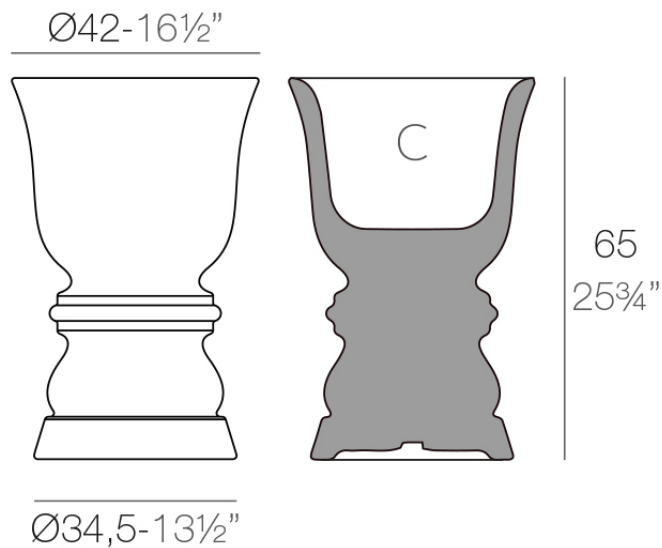

Info

Description

Powder coated stainless steel structure table. The tabletop is made of deployé sheet metal.

Weight: 3.73 Kg

SUAVE Macetero 65 cm
SUAVE Planter 25¾"

C = 43 L
C = 11¼ gal