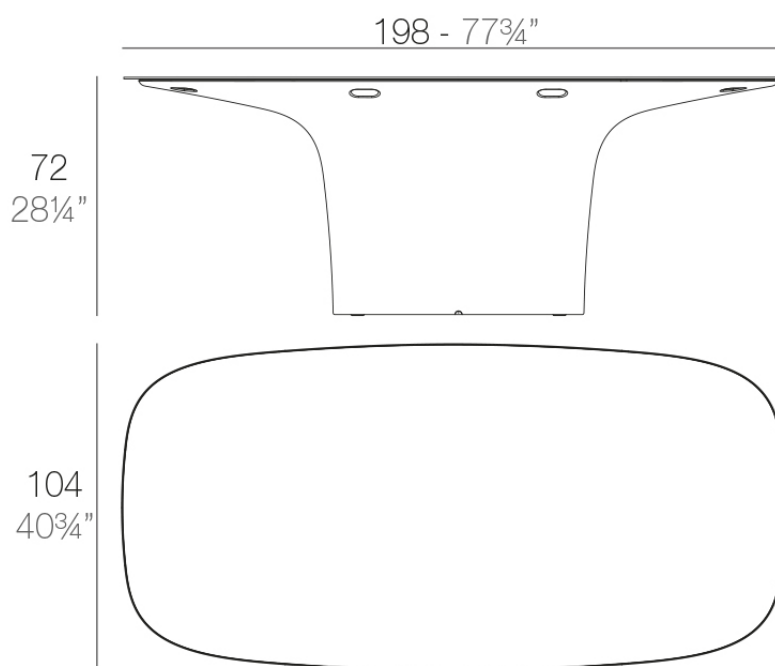

### Description

Made of polyethylene resin by rotational moulding. 100% Recyclable. Item suitable for indoor and outdoor use. Available in different finishes.

Weight: 84.82 Kg

UFO Mesa  
UFO Table