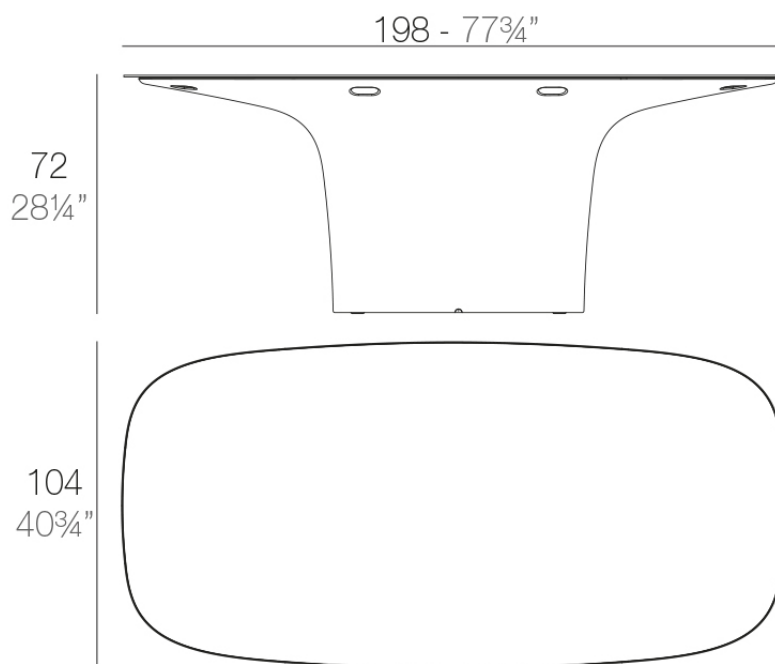

### Description

Made of polyethylene resin by rotational moulding. 100% Recyclable. Item suitable for indoor and outdoor use. Available in different finishes.

Weight: 84.82 Kg

UFO Mesa  
UFO Table