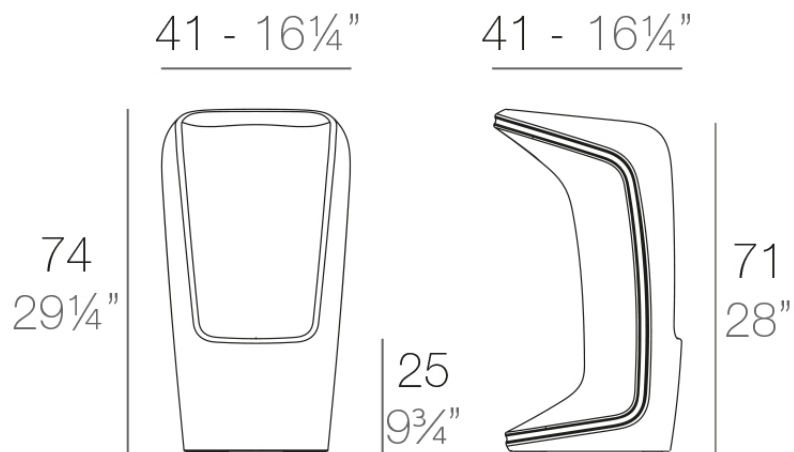

### Description

Made of polyethylene resin by rotational moulding. 100% Recyclable. Item suitable for indoor and outdoor use. Available in different finishes.

Weight: 6 Kg

UFO Taburete Alto  
UFO Bar Stool