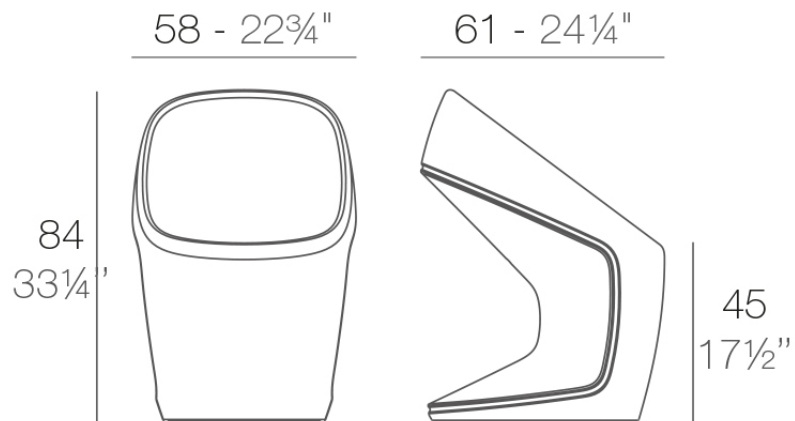

Info

Description

Made of polyethylene resin by rotational moulding. 100% Recyclable. Item suitable for indoor and outdoor use. Available in different finishes.

Weight: 10 Kg

UFO Silla
UFO Chair

Accessories