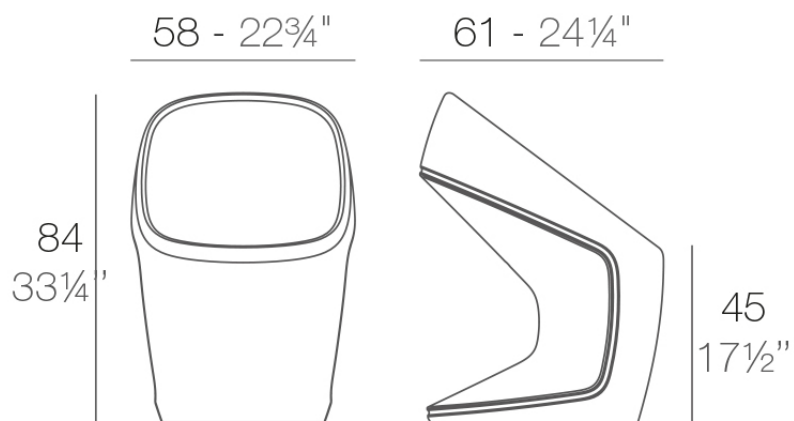

Info

Description

Made of polyethylene resin by rotational moulding. 100% Recyclable. Item suitable for indoor and outdoor use. Available in different finishes.

Weight: 10 Kg

UFO Silla
UFO Chair

Accessories