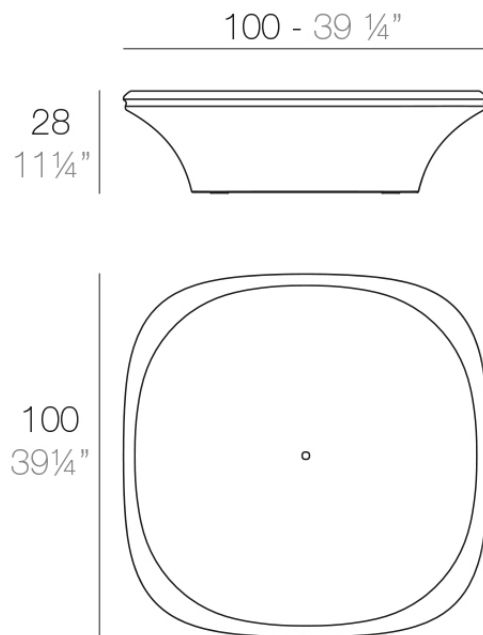

Info

Description

Made of polyethylene resin by rotational moulding. 100% Recyclable. Item suitable for indoor and outdoor use. Available in different finishes.

Weight: 21 Kg

UFO Mesa Baja
UFO Low Table

Accessories