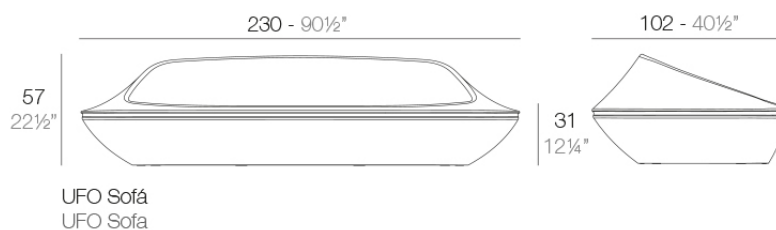

Info

Description

Made of polyethylene resin by rotational moulding. 100% Recyclable. Item suitable for indoor and outdoor use. Available in different finishes.

Weight: 35 Kg

Accessories

- **Fabric**

Fabric

Finishes