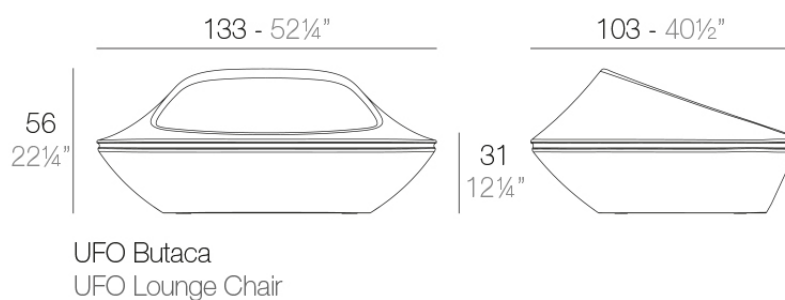

### Description

Made of polyethylene resin by rotational moulding. 100% Recyclable. Item suitable for indoor and outdoor use. Available in different finishes.

Weight: 20 Kg