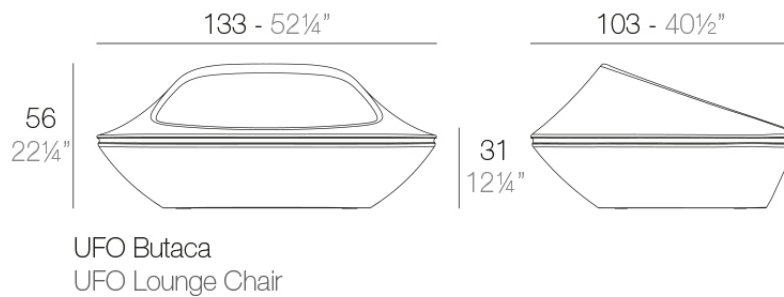

Info

Description

Made of polyethylene resin by rotational moulding. 100% Recyclable. Item suitable for indoor and outdoor use. Available in different finishes.

Weight: 20 Kg

Accessories

- **WHEELS**

Includes castors for easy move