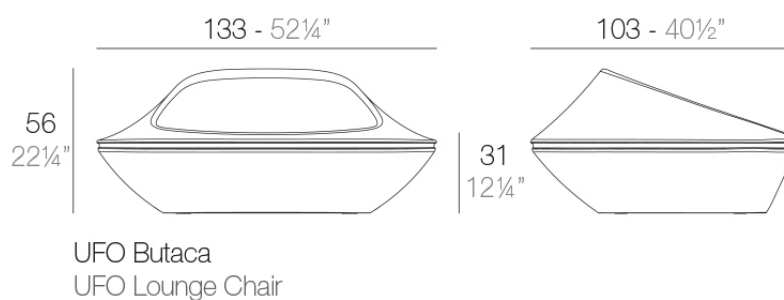

### Description

Made of polyethylene resin by rotational moulding. 100% Recyclable. Item suitable for indoor and outdoor use. Available in different finishes.

Weight: 20 Kg