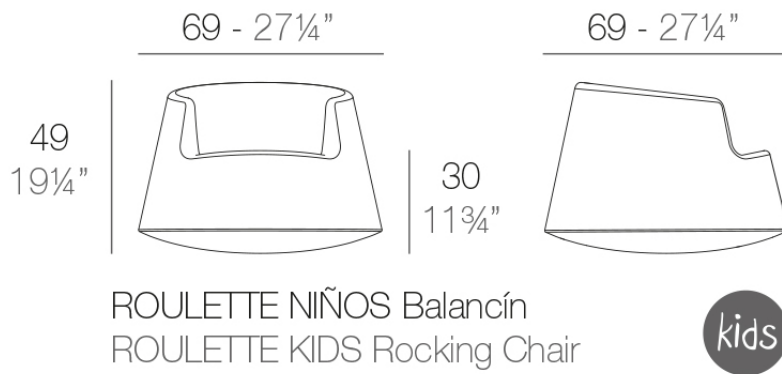

Roulette kids

by Eero Aarnio

Roulette Collections, designed by Eero Aarnio is a playful **rocking chair specifically designed for children**. This whimsical piece is suitable for outdoor use and can withstand even the most inclement weather conditions, while also being suitable for indoor use.

Info

Description

Made of polyethylene resin by rotational moulding. 100% Recyclable. Item suitable for indoor and outdoor use. Suitable for children over 3 years.

Weight: 10.01 Kg

Finishes

finishes

BASIC

Ref. 61005