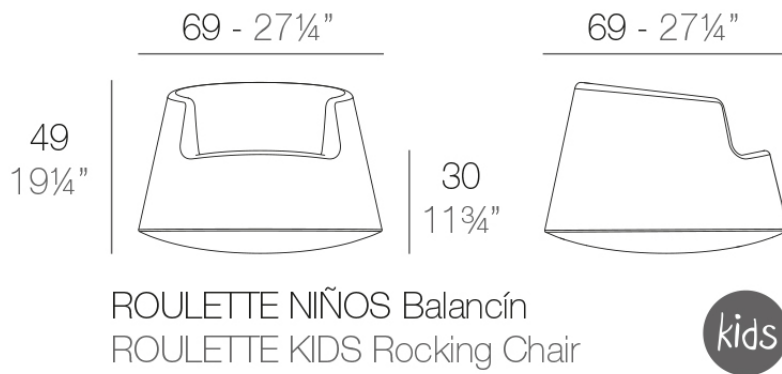

Roulette kids

by Eero Aarnio

Info

Description

Made of polyethylene resin by rotational moulding. 100% Recyclable. Item suitable for indoor and outdoor use. Suitable for children over 3 years.

Weight: 10.01 Kg