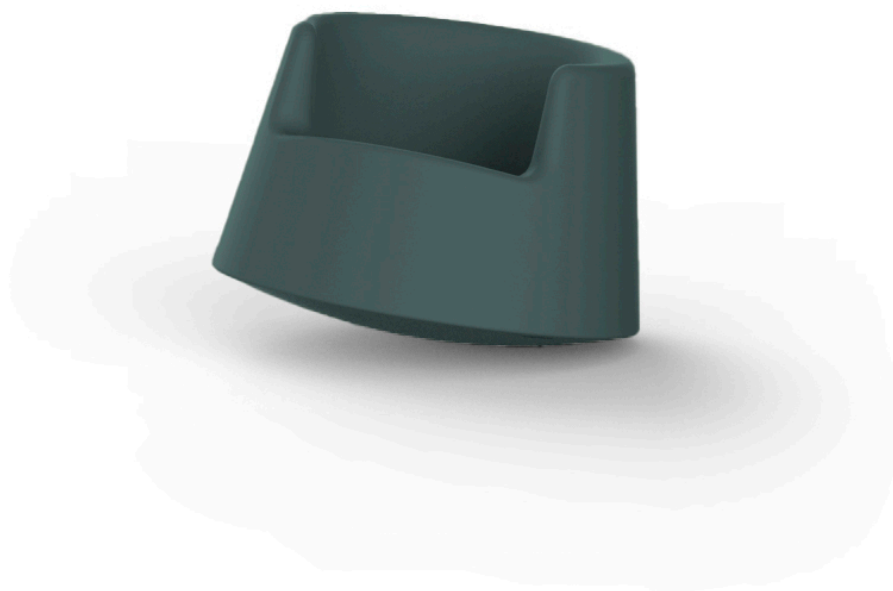

Roulette kids

by Eero Aarnio

Roulette Collections, designed by Eero Aarnio is a playful **rocking chair specifically designed for children**. This whimsical piece is suitable for outdoor use and can withstand even the most inclement weather conditions, while also being suitable for indoor use.

Info

Description

Made of polyethylene resin by rotational moulding. 100% Recyclable. Item suitable for indoor and outdoor use. Suitable for children over 3 years.

Weight: 10.01 Kg

Finishes

finishes

BASIC

Ref. 61005

white 2001

ecru 2003

tortora 2004

cream 2017

camel 2020

clay 2022

garnet 2015

brown 2008