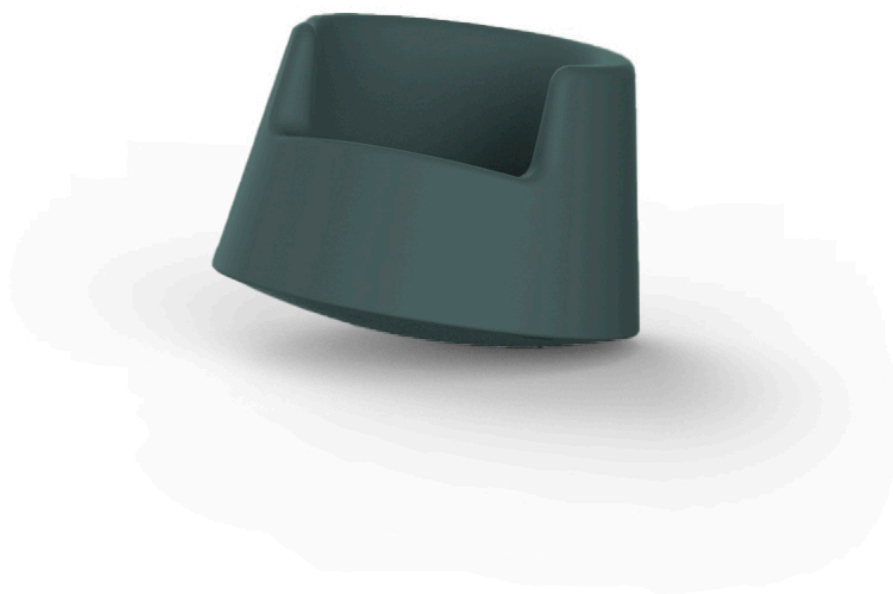

Roulette kids

by Eero Aarnio

Info

Description

Made of polyethylene resin by rotational moulding. 100% Recyclable. Item suitable for indoor and outdoor use. Suitable for children over 3 years.

Weight: 10.01 Kg

Finishes

finishes

BASIC

Ref. 61005

notte blue

crema

purjai red

orange

ecru

beige

ice

green

Matt Polyethylene

LACQUERED

Ref. 61005F

VONDOM

steel

anthracite

champany

red

khaki

taupe

ecru

beige