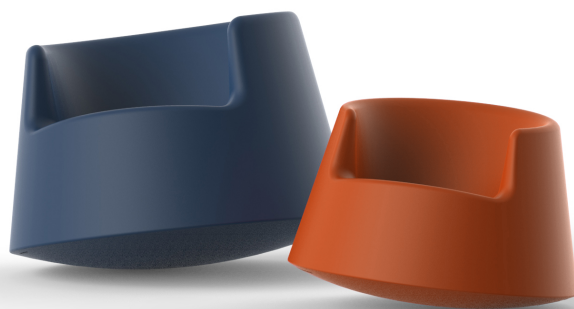

Roulette

by Eero Aarnio

Roulette Collections, designed by Eero Aarnio is a playful **rocking chair specifically designed for children**. This whimsical piece is suitable for outdoor use and can withstand even the most inclement weather conditions, while also being suitable for indoor use.

Info

Description

Weight: 18.01 Kg

ROULETTE Balancín (No es adecuado para niños)
ROULETTE Rocking Chair (Not for children)

Finishes

finishes

BASIC

Ref. 61002

white 2001

ecru 2003

tortora 2004

cream 2017

camel 2020

clay 2022

garnet 2015

brown 2008