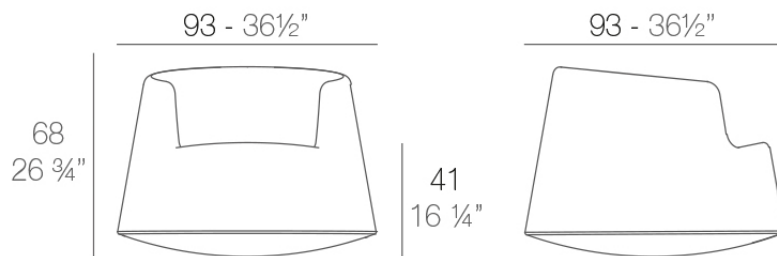

Info

Description

ERAS 61002

Weight: 18.01 Kg

ROULETTE Balancín (No es adecuado para niños)
ROULETTE Rocking Chair (Not for children)

Finishes

finishes

BASIC