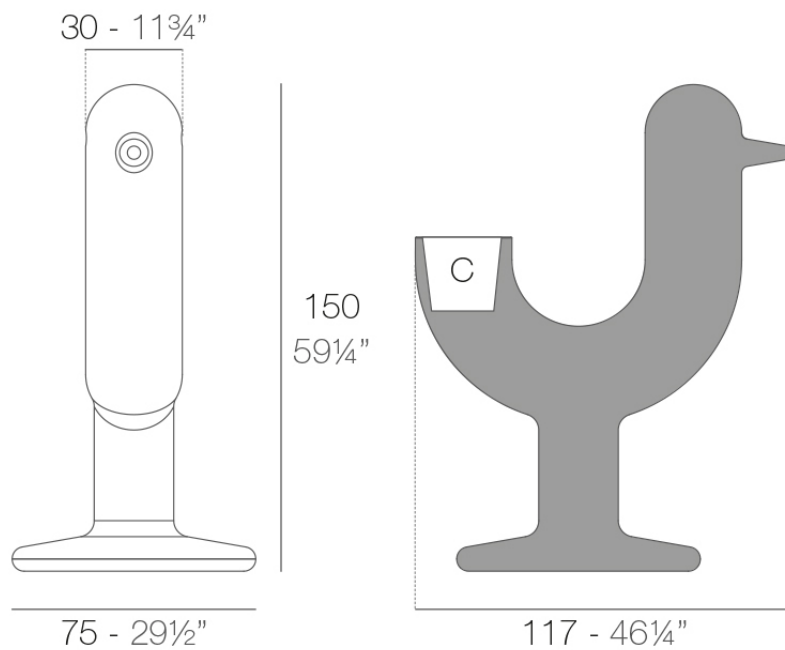

### Description

Pot made of polyethylene resin by rotational moulding. 100% Recyclable. Item suitable for indoor and outdoor use. Available in different finishes.

Weight: 17 Kg

PEACOCK Macetero C = 9 L (2 x 22 cm)