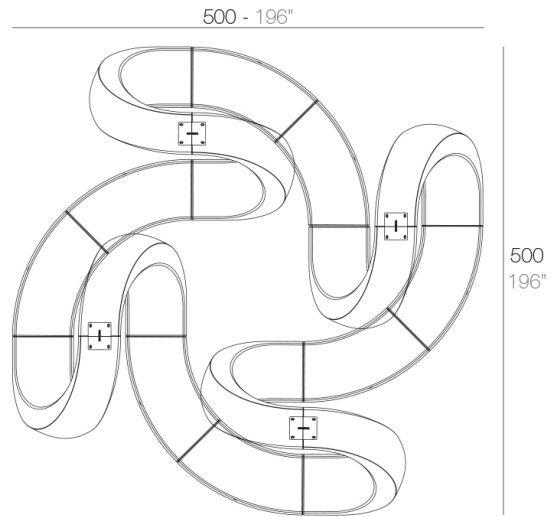

Info

Description

Made of polyethylene resin by rotational moulding. 100% Recyclable. Item suitable for indoor and outdoor use. Available in different finishes.

Weight: 87.22 Kg

Combinations

8 x 60007 AND - AND
8 x 60006 AND Banco - AND Bench