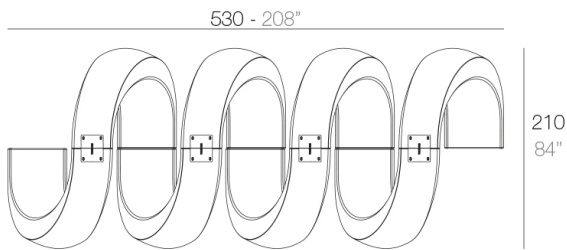

4 x 60007 AND - AND