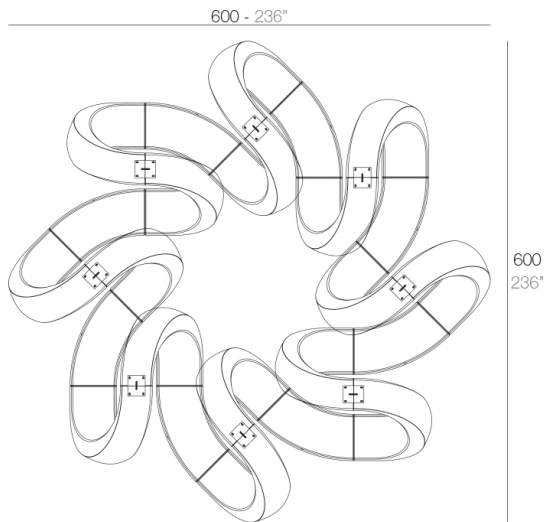

Info

Description

Made of polyethylene resin by rotational moulding. 100% Recyclable. Item suitable for indoor and outdoor use. Available in different finishes.

Weight: 87.22 Kg

Combinations

8 x 60007 AND - AND
8 x 60006 AND Banco - AND Bench