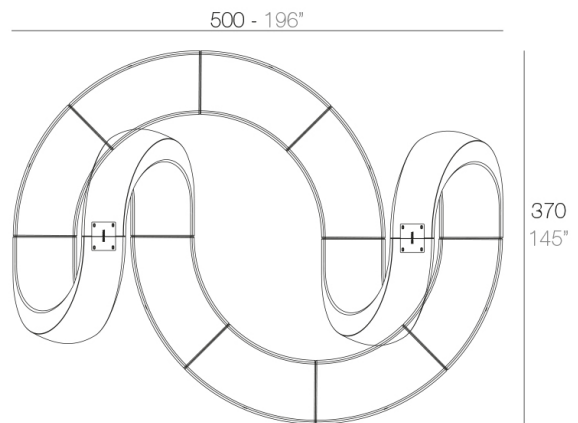

2 x 60007 AND - AND
8 x 60006 AND Banco - AND Bench