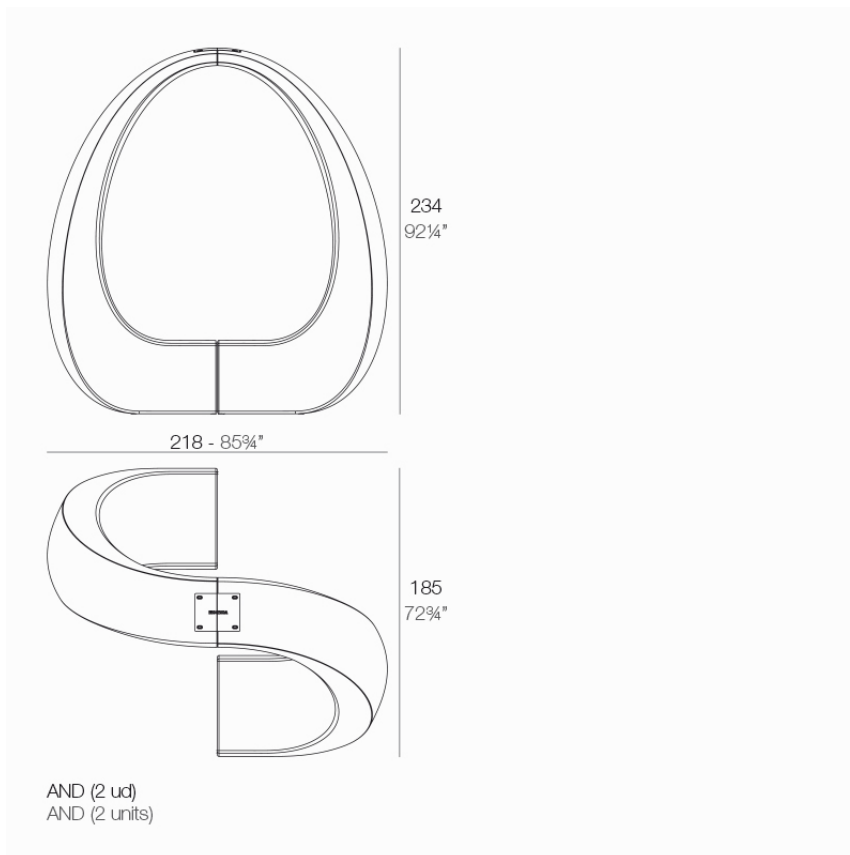

Info

Description

Made of polyethylene resin by rotational moulding. 100% Recyclable. Item suitable for indoor and outdoor use. Available in different finishes.

Weight: 87.22 Kg

Combinations

8 x 60007 AND - AND
8 x 60006 AND Banco - AND Bench