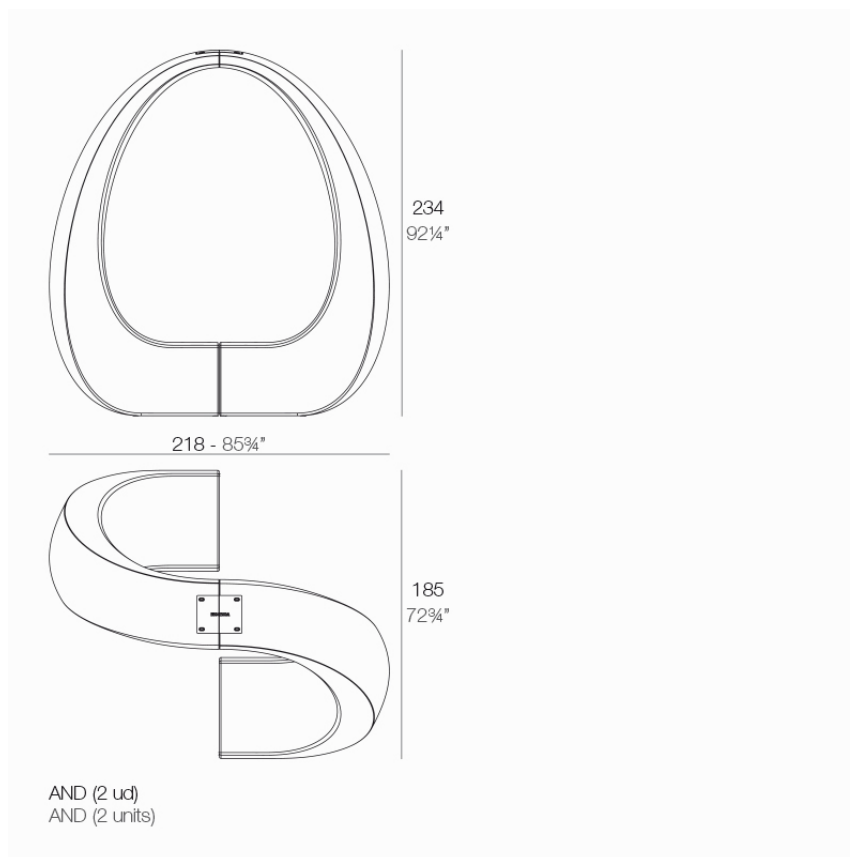

### Description

Made of polyethylene resin by rotational moulding. 100% Recyclable. Item suitable for indoor and outdoor use. Available in different finishes.

Weight: 87.22 Kg