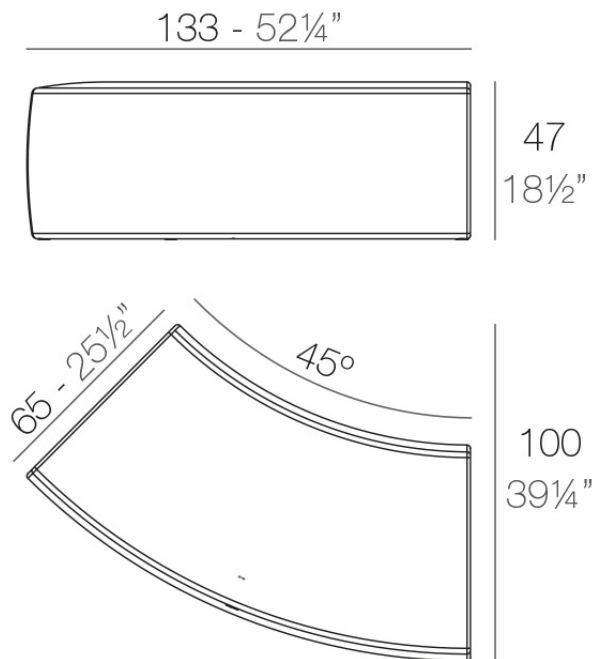

### Description

Made of polyethylene resin by rotational moulding. 100% Recyclable. Item suitable for indoor and outdoor use. Available in different finishes.

Weight: 25.2 Kg

AND Banco  
AND Bench