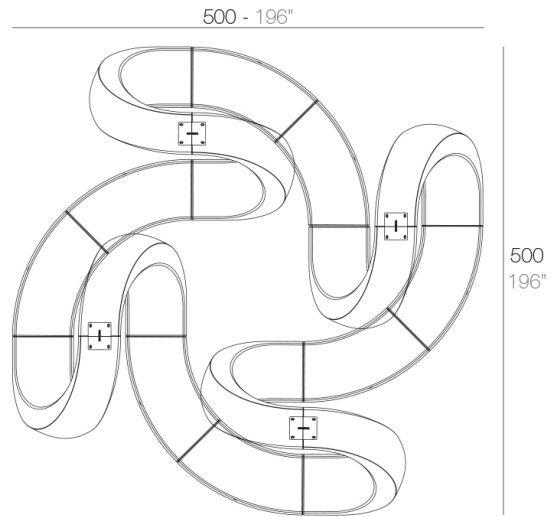

### Description

Made of polyethylene resin by rotational moulding. 100% Recyclable. Item suitable for indoor and outdoor use. Available in different finishes.

Weight: 25.2 Kg

AND Banco  
AND Bench

## Combinations

---

**8 x 60007** AND - AND  
**8 x 60006** AND Banco - AND Bench

**4 x 60007** AND - AND  
**8 x 60006** AND Banco - AND Bench

**4 x 60007** AND - AND

**2 x 60007** AND - AND  
**8 x 60006** AND Banco - AND Bench