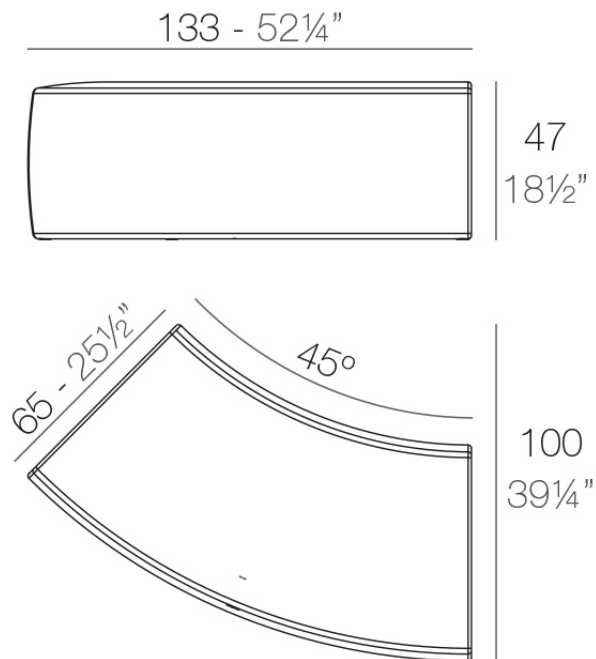

Info

Description

Made of polyethylene resin by rotational moulding. 100% Recyclable. Item suitable for indoor and outdoor use. Available in different finishes.

Weight: 25.2 Kg

AND Banco
AND Bench

Combinations