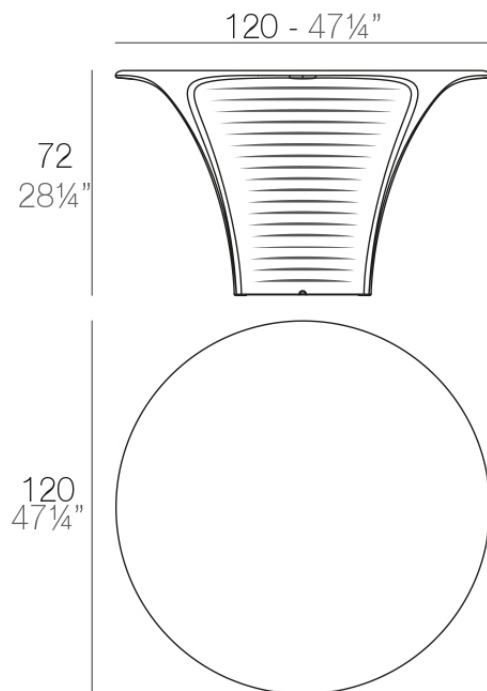

### Description

Made of polyethylene resin by rotational moulding. 100% Recyclable. Item suitable for indoor and outdoor use. Available in different finishes.

Weight: 59.69 Kg

BIOPHILIA Mesa  
BIOPHILIA Dining Table