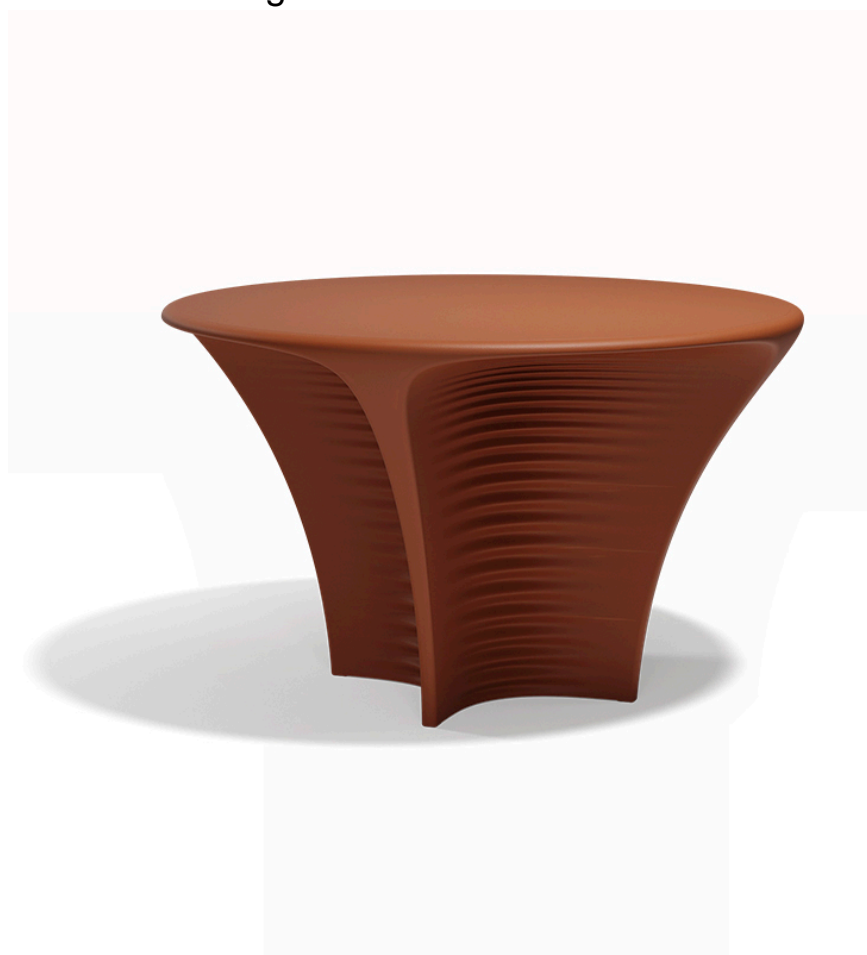

## Biophilia table ø120x72

by Ross Lovegrove

The Biophilia furniture design collection, by Ross Lovegrove, opens up a fresh path in design that initiates a dialogue among time, shape, and space. It merges the pioneering natural design of Antonio Gaudí's Sagrada Familia, VONDOM's adeptness in advanced rotational moulding technology, and the current line of research on digital transference into modern design.

### Description

Made of polyethylene resin by rotational moulding. 100% Recyclable. Item suitable for indoor and outdoor use. Available in different finishes.

Weight: 59.69 Kg

BIOPHILIA Mesa  
BIOPHILIA Dining Table