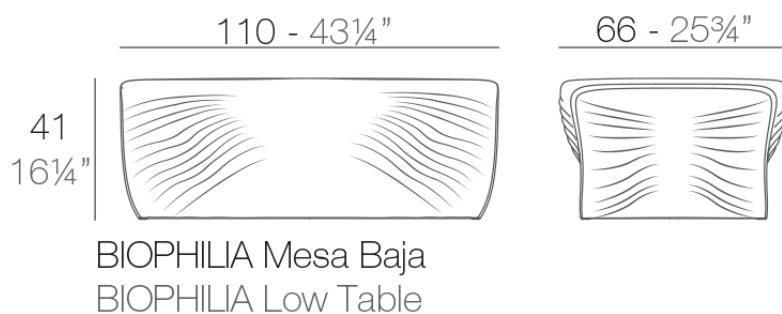

Info

Description

Made of polyethylene resin by rotational moulding. 100% Recyclable. Item suitable for indoor and outdoor use. Available in different finishes.

Weight: 15 Kg