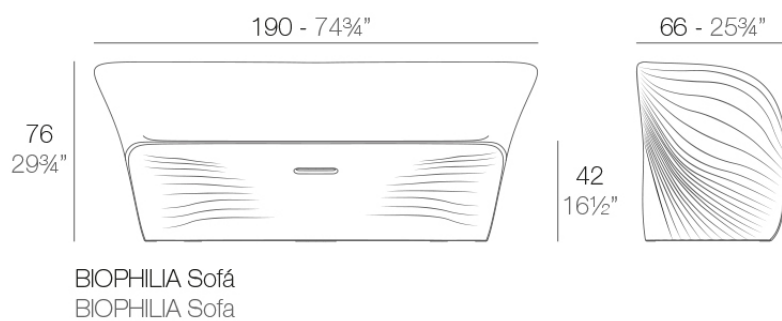

### Description

Made of polyethylene resin by rotational moulding. 100% Recyclable. Item suitable for indoor and outdoor use. Available in different finishes.

Weight: 30.89 Kg