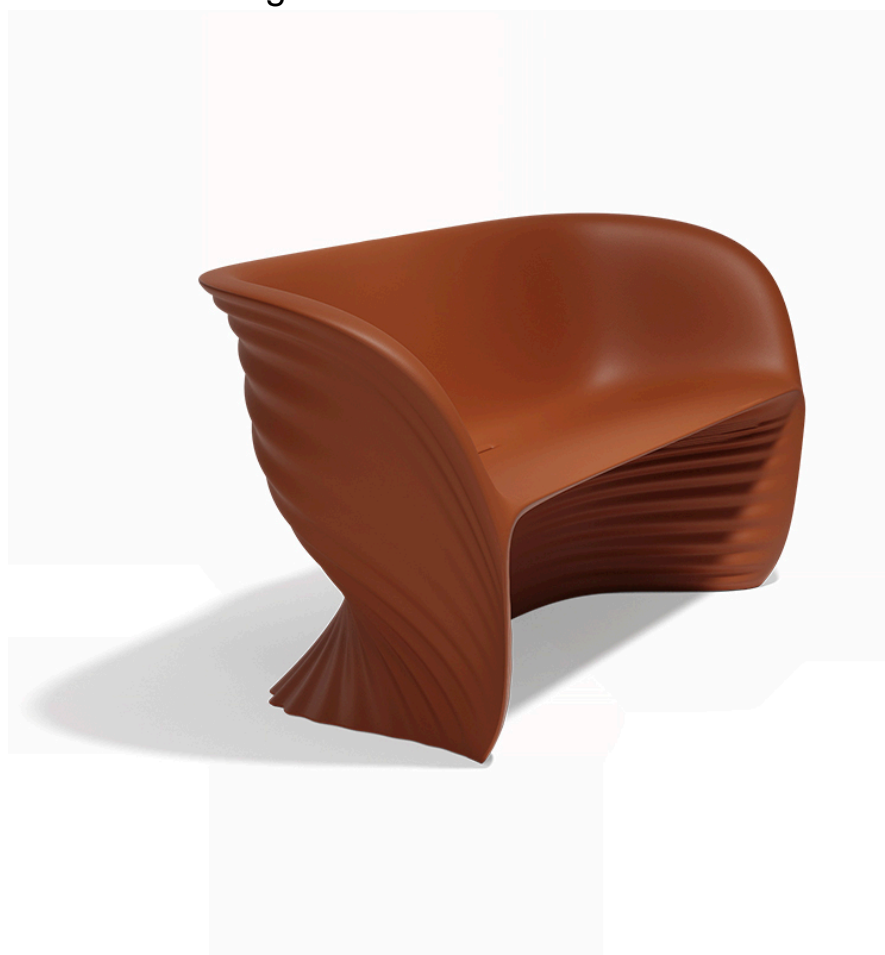

## Biophilia sofa

by Ross Lovegrove

The Biophilia furniture design collection, by Ross Lovegrove, opens up a fresh path in design that initiates a dialogue among time, shape, and space. It merges the pioneering natural design of Antonio Gaudí's Sagrada Familia, VONDOM's adeptness in advanced rotational moulding technology, and the current line of research on digital transference into modern design.

### Description

Made of polyethylene resin by rotational moulding. 100% Recyclable. Item suitable for indoor and outdoor use. Available in different finishes.

Weight: 30.89 Kg