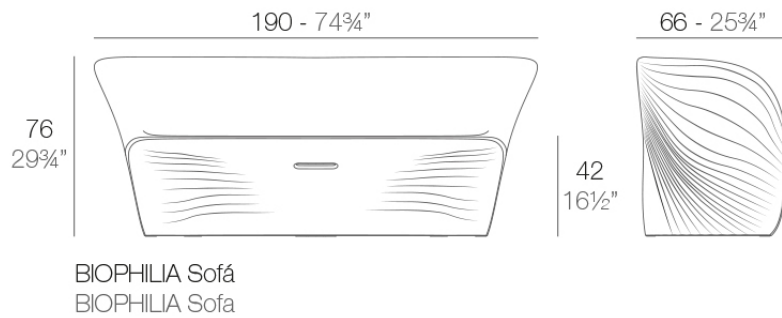

Info

Description

Made of polyethylene resin by rotational moulding. 100% Recyclable. Item suitable for indoor and outdoor use. Available in different finishes.

Weight: 30.89 Kg

Accessories

- **Fabric**

Fabric