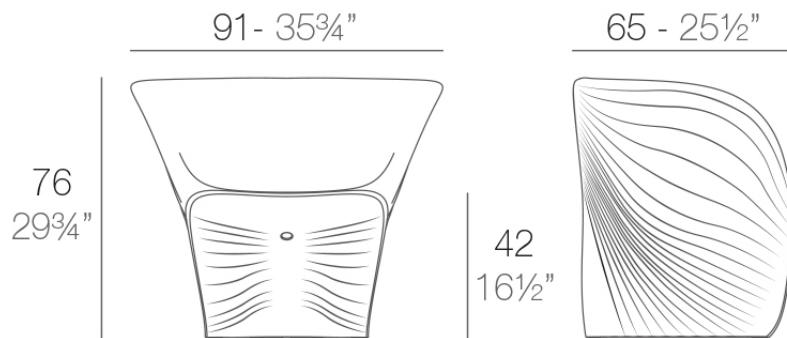

Info

Description

Made of polyethylene resin by rotational moulding. 100% Recyclable. Item suitable for indoor and outdoor use. Available in different finishes.

Weight: 15 Kg

BIOPHILIA Butaca
BIOPHILIA Lounge Chair