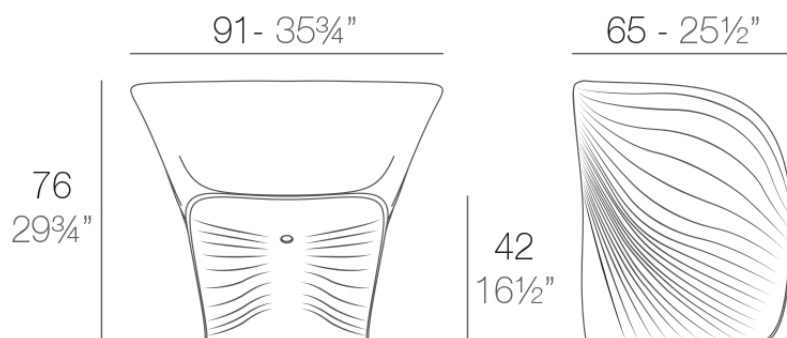

Info

Description

Made of polyethylene resin by rotational moulding. 100% Recyclable. Item suitable for indoor and outdoor use. Available in different finishes.

Weight: 15 Kg

BIOPHILIA Butaca
BIOPHILIA Lounge Chair