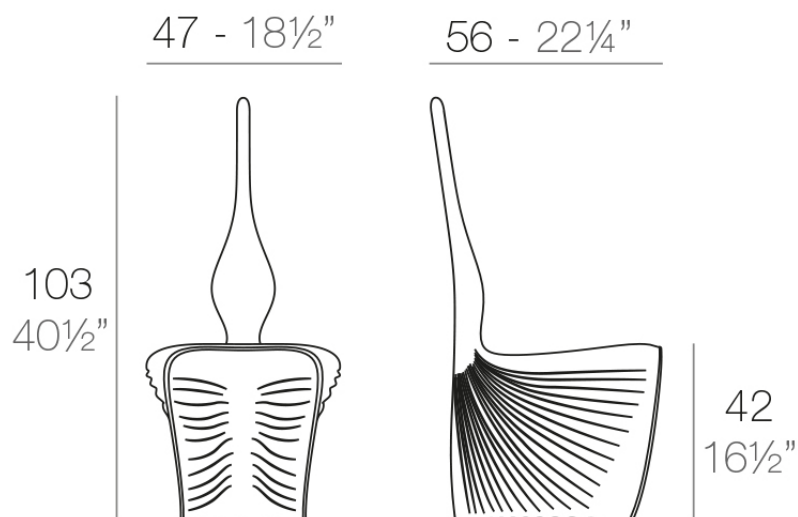

Info

Description

Made of polyethylene resin by rotational moulding. 100% Recyclable. Item suitable for indoor and outdoor use. Available in different finishes.

Weight: 3.65 Kg

BIOPHILIA Silla
BIOPHILIA Chair