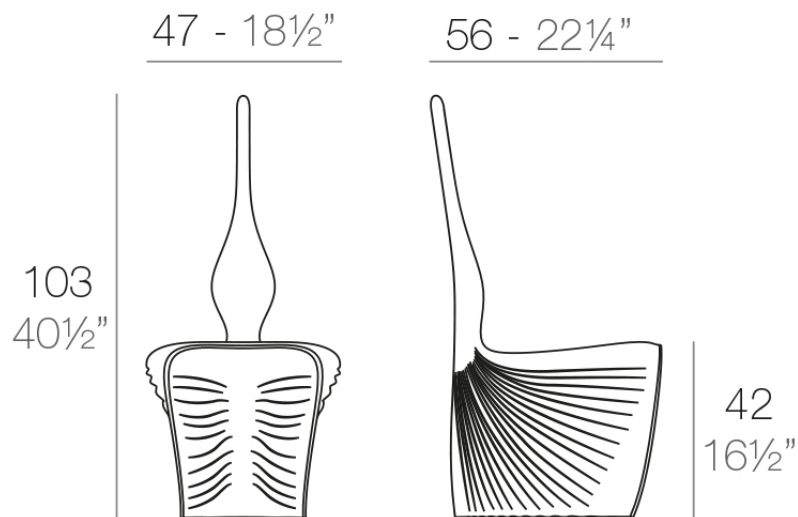

Info

Description

Made of polyethylene resin by rotational moulding. 100% Recyclable. Item suitable for indoor and outdoor use. Available in different finishes.

Weight: 3.65 Kg

BIOPHILIA Silla
BIOPHILIA Chair