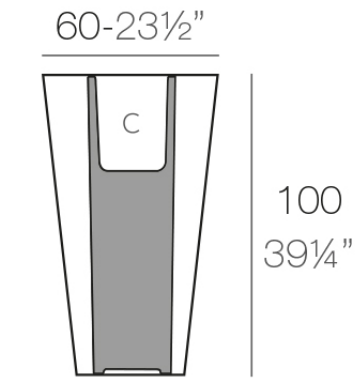

## Bye-bye planter 60x56x100

by Harry-Paul

**Bye-bye vase** designed by Harry Paul and Camila Vega for Vondom.

### Description

Made of polyethylene resin by rotational moulding. 100% Recyclable. Item suitable for indoor and outdoor use. Available in different finishes.

Weight: 12 Kg

37,5x33 - 14¾"x13"

BYE-BYE Maceta 100