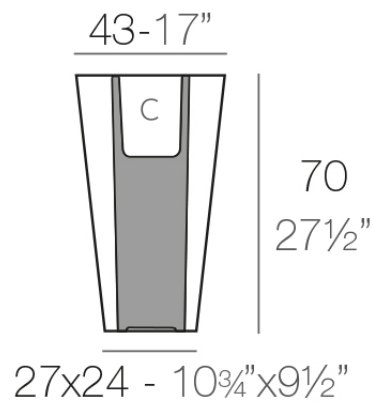

Bye-bye planter 42x40x70

by Harry-Paul

Bye-bye vase designed by Harry Paul and Camila Vega for Vondom.

Info

Description

Made of polyethylene resin by rotational moulding. 100% Recyclable. Item suitable for indoor and outdoor use. Available in different finishes.

Weight: 6 Kg

BYE-BYE Maceta 70

C = 10 L

BYE-BYE Planter 70

C = 2¾ gal

Finishes

finishes

BASIC