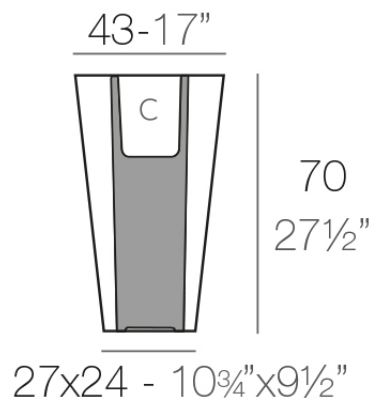

Bye-bye planter 42x40x70

by Harry-Paul

Bye-bye vase designed by Harry Paul and Camila Vega for Vondom.

Info

Description

Made of polyethylene resin by rotational moulding. 100% Recyclable. Item suitable for indoor and outdoor use. Available in different finishes.

Weight: 6 Kg

BYE-BYE Maceta 70

C = 10 L

BYE-BYE Planter 70

C = 2¾ gal

Finishes

finishes

BASIC