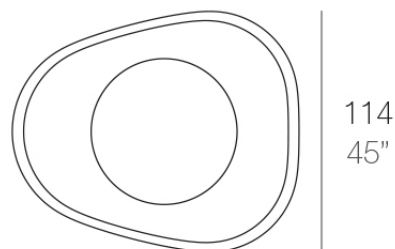

Weight: 44.01 Kg

BONES Maceta 120
BONES Planter 120

C = 452 L
C = 119 gal

Finishes

finishes

BASIC

Ref. 57004A

white 2001