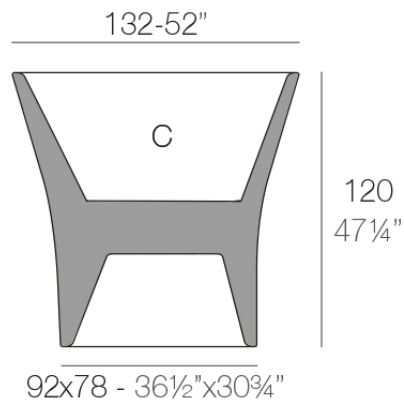

Weight: 44.01 Kg

BONES Maceta 120
BONES Planter 120

C = 452 L
C = 119 gal

Finishes

finishes

BASIC

Ref. 57004A

white 2001