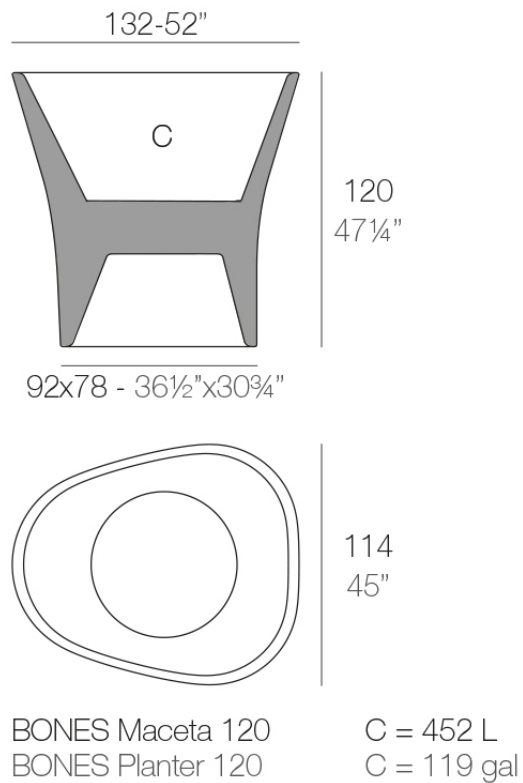

Weight: 44.01 Kg

Finishes

finishes

BASIC

Ref. 57004A

purjai red

orange

notte blue