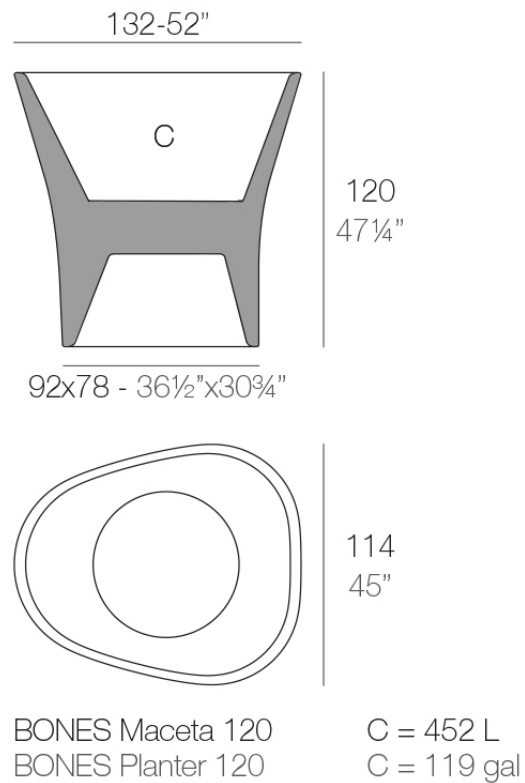

Weight: 44.01 Kg

Finishes

finishes

BASIC

Ref. 57004A

white 2001

ecru 2003

tortora 2004