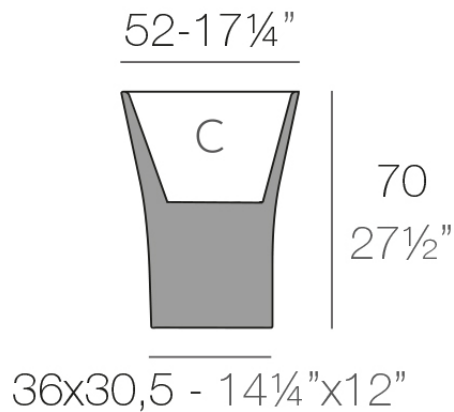

Weight: 6 Kg

BONES Maceta 70
BONES Planter 70

C = 29 L
C = 7¾ gal

Finishes

finishes

BASIC

Ref. 57002A

white 2001