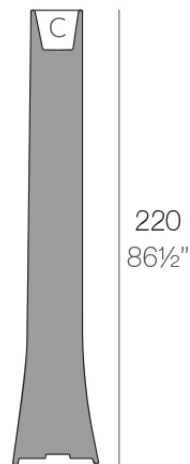

Bones planter 35x41x220

by Ludovica + Roberto Palomba

Bones the elegant designer planter collection by the italian architects Ludovica+Roberto Palomba for Vondom.

Info

Description

Pot made of polyethylene resin by rotational moulding. 100% Recyclable. Item suitable for indoor and outdoor use. Available in different finishes.

Weight: 27 Kg

41-16¼"

BONES Maceta 220 C = 4 L
BONES Planter 220 C = 1 gal

Finishes

finishes

BASIC

Ref. 57001A

white 2001